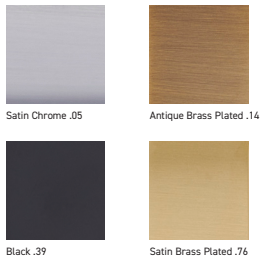

PRODUCT INFORMATION

T3501 LEVER HANDLE ON SQUARE ROSE SET

PRODUCT

OVERVIEW

Fixings Bolt Through
Matching Bathroom Turn and Release and Escutcheons available

SPECIFICATION

Product Code	Finish	Rose Type	Rose Size
370.3501.05	Satin Chrome	Square	52mm
370.3501.14	Antique Brass		
370.3501.39	Black		
370.3501.76	Satin Brass		
Sold as Pair			

PRODUCT FINISHES

MATCHING ACCESSORIES

Product Code	Type	Finish
400.0080.05	T80 Square Bathroom Turn & Release	Satin Chrome
410.0100.05	T100 Euro Profile Escutcheon	
410.0200.05	T200 Square Keyhole Escutcheon	
400.0080.39	T80 Square Bathroom Turn & Release	Black
410.0100.39	T100 Euro Profile Escutcheon	
410.0200.39	T200 Square Keyhole Escutcheon	
400.0080.14	T80 Square Bathroom Turn & Release	Antique Brass
410.0100.14	T100 Euro Profile Escutcheon	
400.0080.76	T80 Square Bathroom Turn & Release	Satin Brass
410.0100.76	T100 Euro Profile Escutcheon	