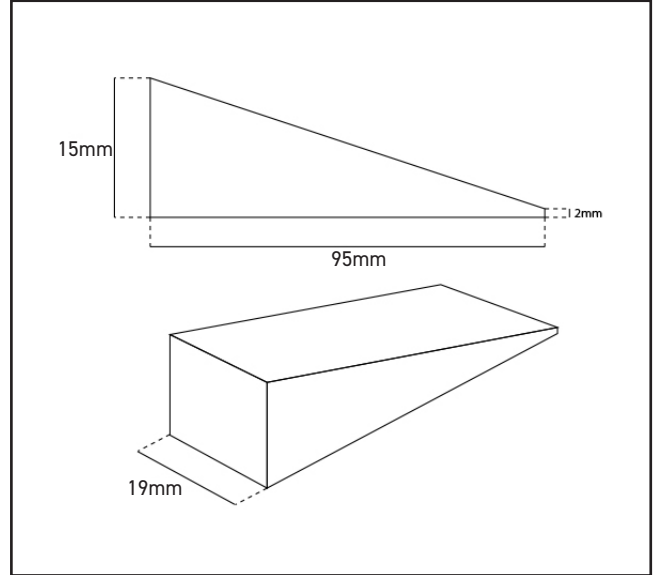

720.9001.00

Hardwood Packing Wedge (Beech) - Pack of 48

Product Specification

High quality Beech hardwood, suitable for use with FD30/60 fire doorsets (test evidence permitting)

Door Frame Packing Wedge

Sold as a pack of 48 wedges

Specification

Material	Beech
Length	95mm
Width	19mm
Thickness	2mm -15mm thickness
Pack	48 Wedges

For more information please contact

01451 824110 | sales@wellinguk.com | www.wellinguk.com

Welling Ironmongery Ltd, Unit R1, Bourton Industrial Park, Bourton on the Water GL54 2HQ