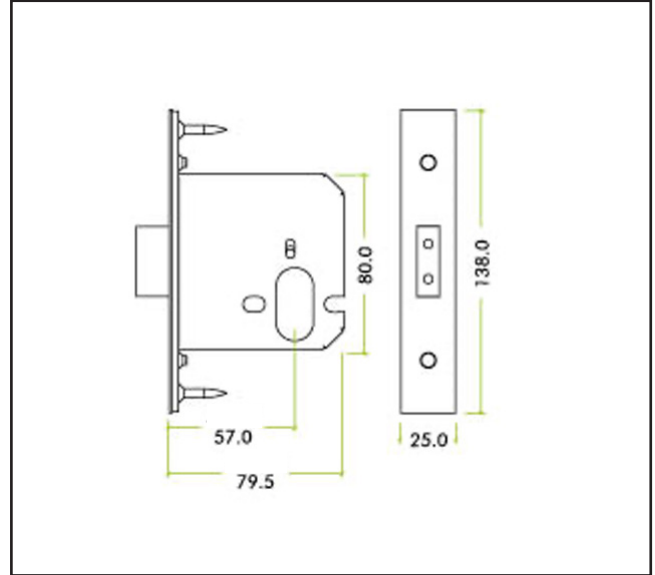

640.2161.01

Sashlock Case - Oval Profile - 76mm

Product Specification

For fire rated doors it will need the intumescent lock jacket - 720.2120.28

Specification

Finish	Satin Stainless Steel
Case Depth	76mm
Backset	57mm
Handle/Keyhole Centres	48.5mm
Forend & Strike Style	Square
Reversible	Yes
Strike Included	Yes

For more information please contact

01451 824110 | sales@wellinguk.com | www.wellinguk.com

Welling Ironmongery Ltd, Unit R1, Bourton Industrial Park, Bourton on the Water GL54 2HQ

640.2181.01

Deadlock Case Oval Profile - 76mm

Product Specification

Oval Deadlock Case

Specification

Finish	Satin Stainless Steel
Case Depth	76mm
Backset	57mm
Radius/Square	Square
Dust Box Included	Yes
Strike Included	Yes

For more information please contact