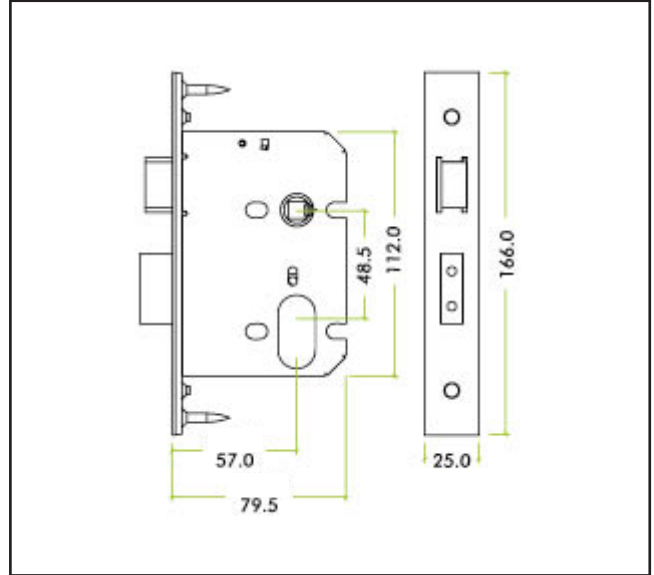

640.2161.01

Sashlock Case - Oval Profile - 76mm

Product Specification

For fire rated doors it will need the intumescent lock jacket - 720.2120.28

Specification

Finish	Satin Stainless Steel
Case Depth	76mm
Backset	57mm
Handle/Keyhole Centres	48.5mm
Forend & Strike Style	Square
Reversible	Yes
Strike Included	Yes

For more information please contact

01451 824110 | sales@wellinguk.com | www.wellinguk.com

Welling Ironmongery Ltd, Unit R1, Bourton Industrial Park, Bourton on the Water GL54 2HQ

640.2181.01

Deadlock Case Oval Profile - 76mm

Product Specification

Oval Deadlock Case

Specification

Finish	Satin Stainless Steel
Case Depth	76mm
Backset	57mm
Radius/Square	Square
Dust Box Included	Yes
Strike Included	Yes

For more information please contact