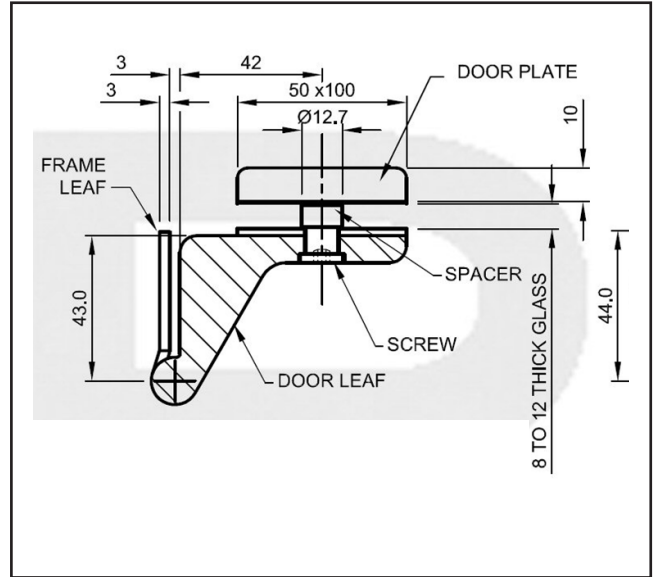

570.1011.01

Royde & Tucker H101-G - Lift Off Hinge - Left Hand

Product Specification

High quality lift off hinge for frameless glass doors installed in aluminium/timber frames

For cutout/installation details please download technical specification sheet

Pack of 3 Hinges

Right handed, see diagram for handing advice

LEFT HAND
H101-G-LR

RIGHT HAND
H101-G-RR

Specification

Finish	Satin Stainless Steel G304
Handing	Left Hand
Glass Thickness	8-12mm
Max Door Weight	60kg (Adjusted Weight)

For more information please contact

01451 824110 | sales@wellinguk.com | www.wellinguk.com

Welling Ironmongery Ltd, Unit R1, Bourton Industrial Park, Bourton on the Water GL54 2HQ