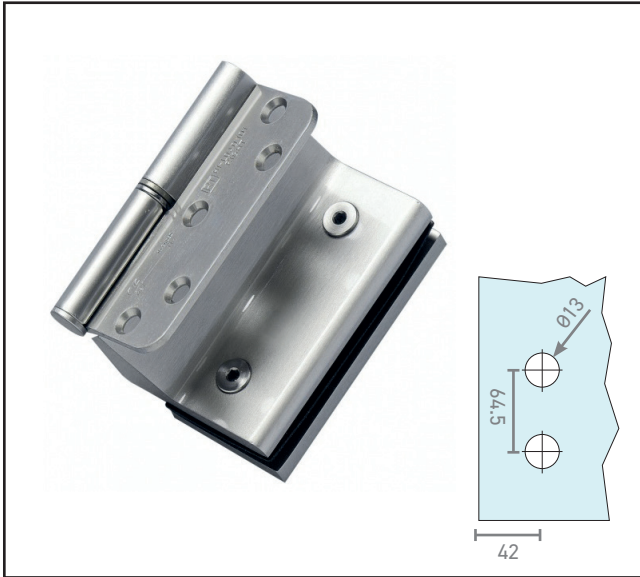

570.1011.01

Royde & Tucker H101-G - Lift Off Hinge - Left Hand

Product Specification

High quality lift off hinge for frameless glass doors installed in aluminium/timber frames

For cutout/installation details please download technical specification sheet

Pack of 3 Hinges

Right handed, see diagram for handing advice

LEFT HAND
H101-G-LR

RIGHT HAND
H101-G-RR

Specification

Finish	Satin Stainless Steel G304
Handing	Left Hand
Glass Thickness	8-12mm
Max Door Weight	60kg (Adjusted Weight)

For more information please contact

01451 824110 | sales@wellinguk.com | www.wellinguk.com

Welling Ironmongery Ltd, Unit R1, Bourton Industrial Park, Bourton on the Water GL54 2HQ