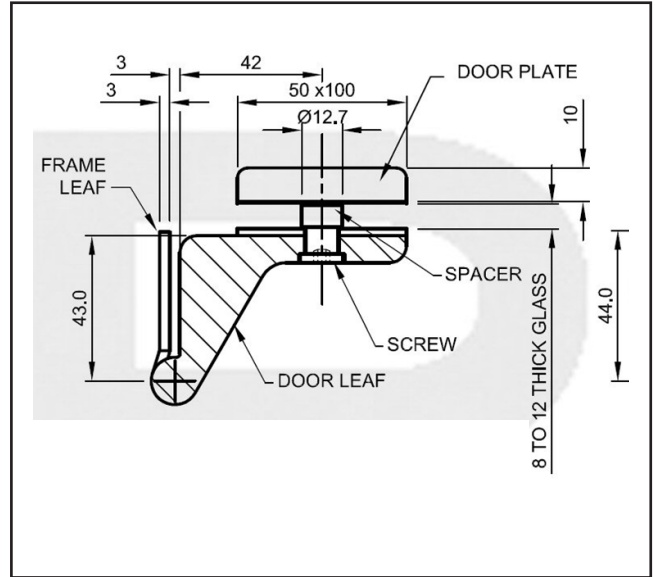

# 570.1010.01

Royde & Tucker H101-G - Lift Off Hinge - Right Hand

## Product Specification

High quality lift off hinge for frameless glass doors installed in aluminium/timber frames

For cutout/installation details please download technical specification sheet

Pack of 3 Hinges

## Specification

Finish	Satin Stainless Steel G304
Handing	Right Hand
Glass Thickness	8-12mm
Max Door Weight	60kg (Adjusted Weight)

For more information please contact

01451 824110 | sales@wellinguk.com | www.wellinguk.com