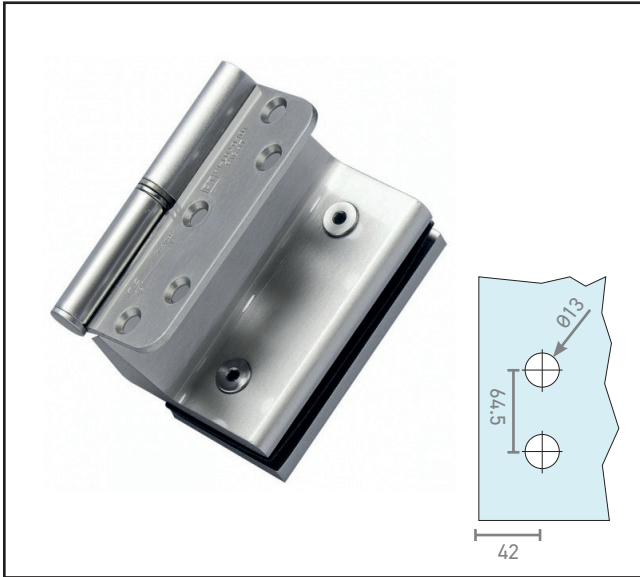

# 570.1010.01

Royde & Tucker H101-G - Lift Off Hinge - Right Hand

## Product Specification

High quality lift off hinge for frameless glass doors installed in aluminium/timber frames

For cutout/installation details please download technical specification sheet

Pack of 3 Hinges

## Specification

Finish	Satin Stainless Steel G304
Handing	Right Hand
Glass Thickness	8-12mm
Max Door Weight	60kg (Adjusted Weight)

For more information please contact

01451 824110 | sales@wellinguk.com | www.wellinguk.com