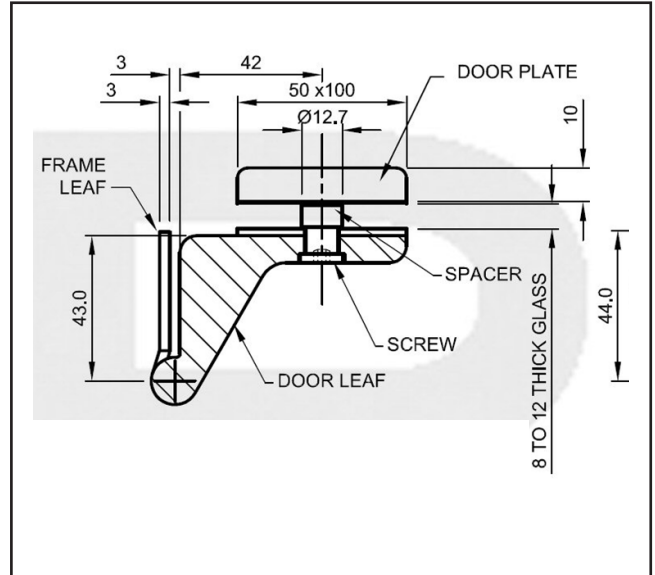

570.1010.39

Royde & Tucker H101-G - Lift Off Hinge - Right Hand

Product Specification

High quality lift off hinge for frameless glass doors installed in aluminium/timber frames

For cutout/installation details please download technical specification sheet

Pack of 3 Hinges

Right handed, see diagram for handing advice

LEFT HAND
H101-G-LR

RIGHT HAND
H101-G-RR

Specification

Finish	Matt Black
Handing	Right Hand
Glass Thickness	8-12mm
Max Door Weight	60kg (Adjusted Weight)

Product Specification

High quality lift off hinge for frameless glass doors installed in aluminium/timber frames

For cutout/installation details please download technical specification sheet

Pack of 3 Hinges

Right handed, see diagram for handing advice

LEFT HAND
H101-G-LR

RIGHT HAND
H101-G-RR

Specification

Finish	Matt Black
Handing	Left Hand
Glass Thickness	8-12mm
Max Door Weight	60kg (Adjusted Weight)

For more information please contact