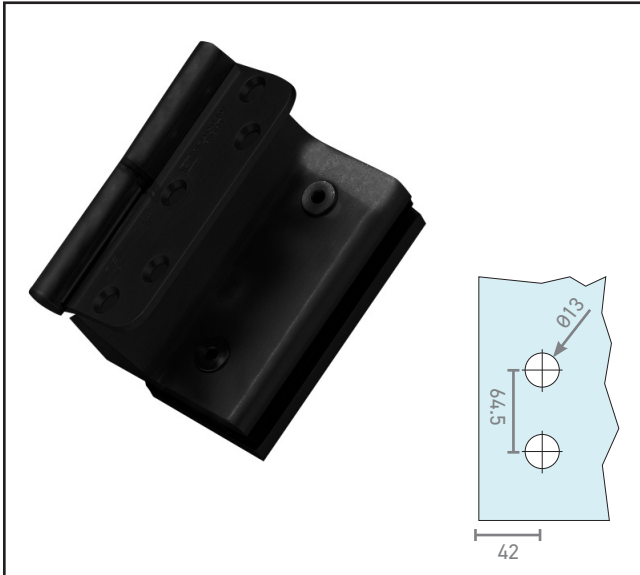

570.1010.39

Royde & Tucker H101-G - Lift Off Hinge - Right Hand

Product Specification

High quality lift off hinge for frameless glass doors installed in aluminium/timber frames

For cutout/installation details please download technical specification sheet

Pack of 3 Hinges

Right handed, see diagram for handing advice

LEFT HAND
H101-G-LR

RIGHT HAND
H101-G-RR

Specification

Finish	Matt Black
Handing	Right Hand
Glass Thickness	8-12mm
Max Door Weight	60kg (Adjusted Weight)

Product Specification

High quality lift off hinge for frameless glass doors installed in aluminium/timber frames

For cutout/installation details please download technical specification sheet

Pack of 3 Hinges

Right handed, see diagram for handing advice

LEFT HAND
H101-G-LR

RIGHT HAND
H101-G-RR

Specification

Finish	Matt Black
Handing	Left Hand
Glass Thickness	8-12mm
Max Door Weight	60kg (Adjusted Weight)

For more information please contact