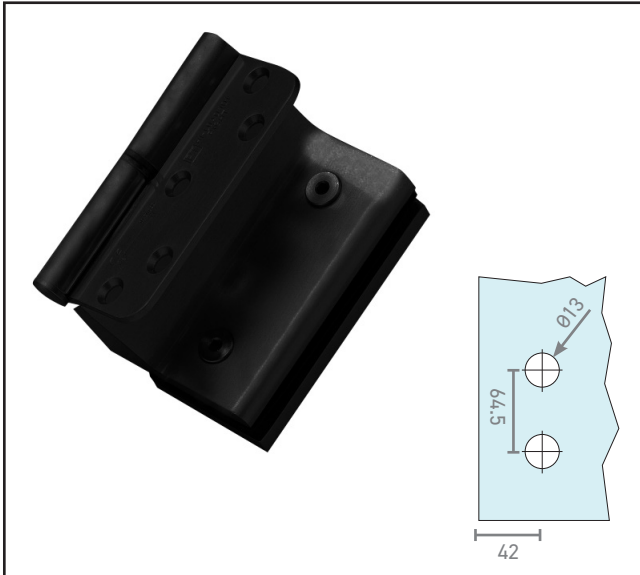

570.1010.39

Royde & Tucker H101-G - Lift Off Hinge - Right Hand

Product Specification

High quality lift off hinge for frameless glass doors installed in aluminium/timber frames

For cutout/installation details please download technical specification sheet

Pack of 3 Hinges

Right handed, see diagram for handing advice

LEFT HAND
H101-G-LR

RIGHT HAND
H101-G-RR

Specification

Finish	Matt Black
Handing	Right Hand
Glass Thickness	8-12mm
Max Door Weight	60kg (Adjusted Weight)

Product Specification

High quality lift off hinge for frameless glass doors installed in aluminium/timber frames

For cutout/installation details please download technical specification sheet

Pack of 3 Hinges

Right handed, see diagram for handing advice

LEFT HAND
H101-G-LR

RIGHT HAND
H101-G-RR

Specification

Finish	Matt Black
Handing	Left Hand
Glass Thickness	8-12mm
Max Door Weight	60kg (Adjusted Weight)

For more information please contact