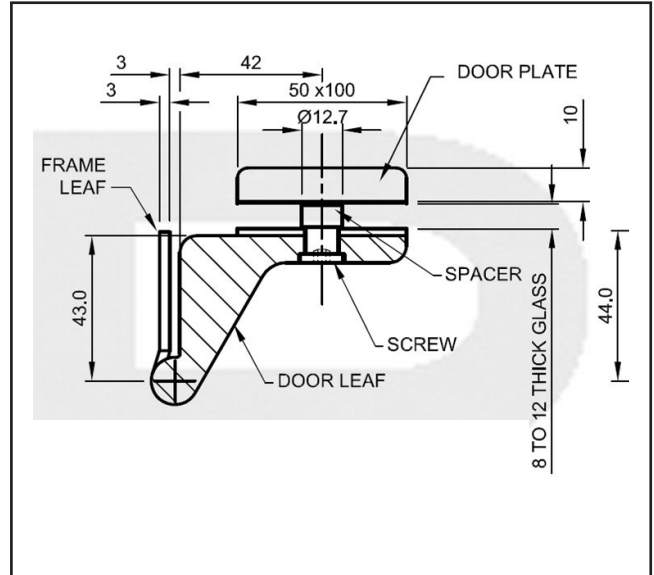

570.1010.39

Royde & Tucker H101-G - Lift Off Hinge - Right Hand

Product Specification

High quality lift off hinge for frameless glass doors installed in aluminium/timber frames

For cutout/installation details please download technical specification sheet

Pack of 3 Hinges

Right handed, see diagram for handing advice

LEFT HAND
H101-G-LR

RIGHT HAND
H101-G-RR

Specification

Finish	Matt Black
Handing	Right Hand
Glass Thickness	8-12mm
Max Door Weight	60kg (Adjusted Weight)

Right handed, see diagram for handing advice

LEFT HAND
H101-G-LR

RIGHT HAND
H101-G-RR

Specification

Finish	Matt Black
Handing	Left Hand
Glass Thickness	8-12mm
Max Door Weight	60kg (Adjusted Weight)

For more information please contact