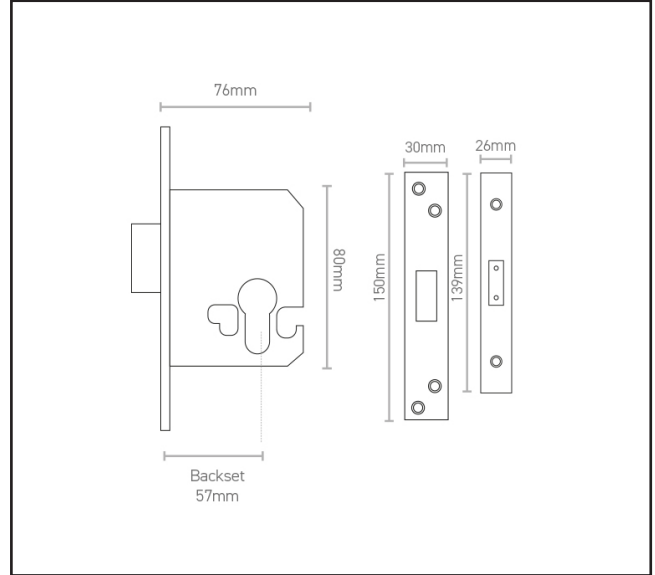

640.2130.01

Easi-T Euro Profile Deadlock Case - 65mm

Product Specification

A good quality, popular euro deadlock case only

Specification

Finish	Satin Stainless Steel
Case Depth	65mm
Backset	44mm
Radius/Square	Square
Dust Box Included	Yes
Strike Included	Yes

Product Specification

A good quality, popular euro deadlock case only

Specification

Finish	Satin Stainless Steel
Case Depth	76mm
Backset	57mm
Radius/Square	Square
Dust Box Included	Yes
Strike Included	Yes

Product Specification

Easi-T Heavy Duty Euro Profile Deadlock Case

Specification

Finish	Polished Brass
Case Depth	76mm
Backset	57mm
Radius/Square	Square
Dust Box Included	Yes
Strike Included	Yes

For more information please contact