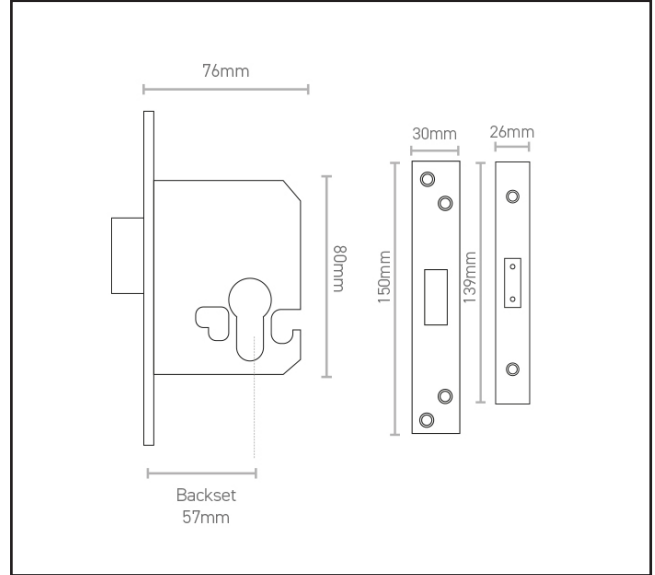

640.2130.01

Easi-T Euro Profile Deadlock Case - 65mm

Product Specification

A good quality, popular euro deadlock case only

Specification

Finish	Satin Stainless Steel
Case Depth	65mm
Backset	44mm
Radius/Square	Square
Dust Box Included	Yes
Strike Included	Yes

Product Specification

A good quality, popular euro deadlock case only

Specification

Finish	Satin Stainless Steel
Case Depth	76mm
Backset	57mm
Radius/Square	Square
Dust Box Included	Yes
Strike Included	Yes

For more information please contact

01451 824110 | sales@wellinguk.com | www.wellinguk.com

Welling Ironmongery Ltd, Unit R1, Bourton Industrial Park, Bourton on the Water GL54 2HQ

640.2140.03

Easi-T Euro Profile Deadlock Case - 76mm

Product Specification

Easi-T Heavy Duty Euro Profile Deadlock Case

Specification

Finish	Polished Brass
Case Depth	76mm
Backset	57mm
Radius/Square	Square
Dust Box Included	Yes
Strike Included	Yes

For more information please contact