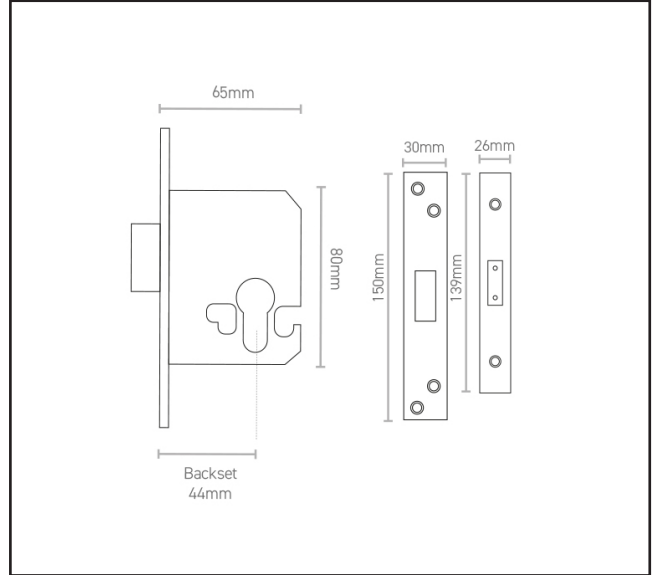

640.2130.01

Easi-T Euro Profile Deadlock Case - 65mm

Product Specification

A good quality, popular euro deadlock case only

Specification

Finish	Satin Stainless Steel
Case Depth	65mm
Backset	44mm
Radius/Square	Square
Dust Box Included	Yes
Strike Included	Yes

Product Specification

A good quality, popular euro deadlock case only

Specification

Finish	Satin Stainless Steel
Case Depth	76mm
Backset	57mm
Radius/Square	Square
Dust Box Included	Yes
Strike Included	Yes

Product Specification

Easi-T Heavy Duty Euro Profile Deadlock Case

Specification

Finish	Polished Brass
Case Depth	76mm
Backset	57mm
Radius/Square	Square
Dust Box Included	Yes
Strike Included	Yes

For more information please contact