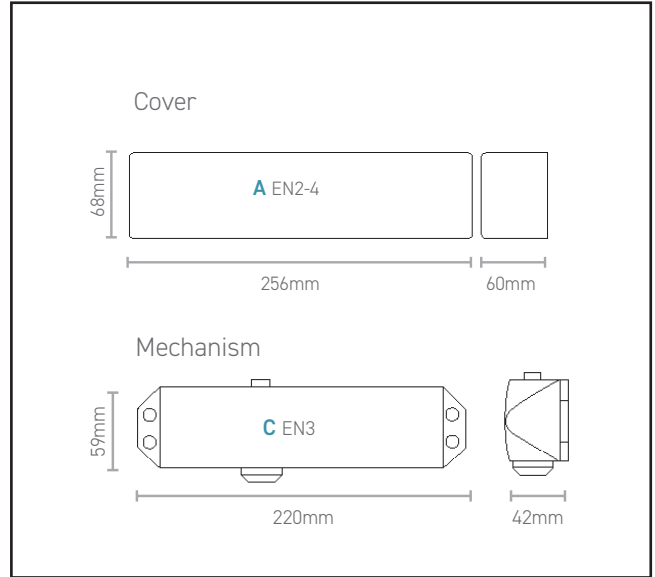

# 570.1194.06

EN2-4 Overhead Glass Door Closer Kit - Cover & armrest

## Product Specification

A robust overhead door closer for glass doors in frames, requires 2 holes in the glass for the bolt through fixings

Complete kit including door closer body and full cover, armset, bolt through fittings and gaskets

Power size 2-4 door closer, suitable for doors up to 1100mm wide, with adjustable latching and closing speed

## Specification

Finish	Satin Stainless Steel G304
Power Size	EN2-4
Handed	No
Glass Thickness	10-12mm
Max Door Width	1100mm
Max Door Weight	80kg

For more information please contact

01451 824110 | sales@wellinguk.com | www.wellinguk.com