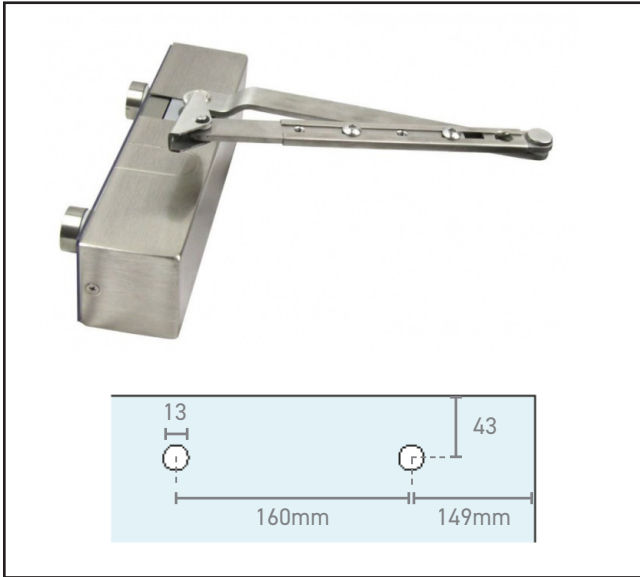

# 570.1194.06

EN2-4 Overhead Glass Door Closer Kit - Cover & armrest

## Product Specification

A robust overhead door closer for glass doors in frames, requires 2 holes in the glass for the bolt through fixings

Complete kit including door closer body and full cover, armset, bolt through fittings and gaskets

Power size 2-4 door closer, suitable for doors up to 1100mm wide, with adjustable latching and closing speed

## Specification

Finish	Satin Stainless Steel G304
Power Size	EN2-4
Handed	No
Glass Thickness	10-12mm
Max Door Width	1100mm
Max Door Weight	80kg

For more information please contact

01451 824110 | sales@wellinguk.com | www.wellinguk.com