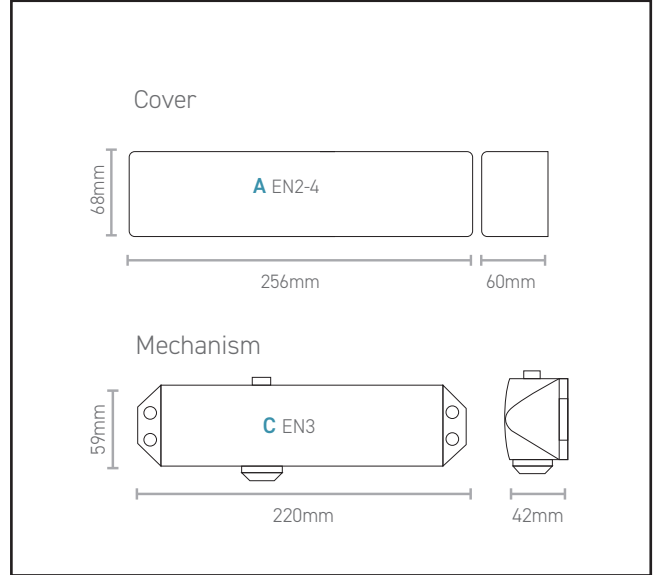

570.1194.39

EN2-4 Overhead Glass Door Closer Kit - Cover & armrest

Product Specification

A robust overhead door closer for glass doors in frames, requires 2 holes in the glass for the bolt through fixings

Complete kit including door closer body and full cover, armset, bolt through fittings and gaskets

Power size 2-4 door closer, suitable for doors up to 1100mm wide, with adjustable latching and closing speed

Specification

Finish	Black
Power Size	EN2-4
Handed	No
Glass Thickness	10-12mm
Max Door Width	1100mm
Max Door Weight	80kg

For more information please contact

01451 824110 | sales@wellinguk.com | www.wellinguk.com

Welling Ironmongery Ltd, Unit R1, Bourton Industrial Park, Bourton on the Water GL54 2HQ