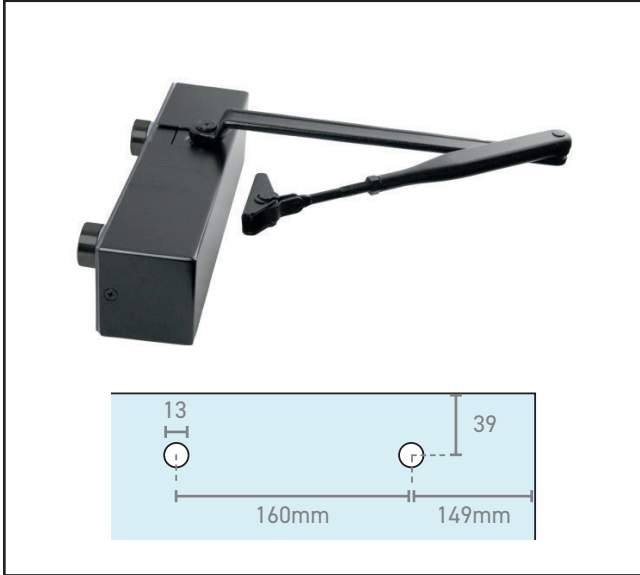

570.1194.39

EN2-4 Overhead Glass Door Closer Kit - Cover & armrest

Product Specification

A robust overhead door closer for glass doors in frames, requires 2 holes in the glass for the bolt through fixings

Complete kit including door closer body and full cover, armset, bolt through fittings and gaskets

Power size 2-4 door closer, suitable for doors up to 1100mm wide, with adjustable latching and closing speed

Specification

Finish	Black
Power Size	EN2-4
Handed	No
Glass Thickness	10-12mm
Max Door Width	1100mm
Max Door Weight	80kg

For more information please contact

01451 824110 | sales@wellinguk.com | www.wellinguk.com

Welling Ironmongery Ltd, Unit R1, Bourton Industrial Park, Bourton on the Water GL54 2HQ