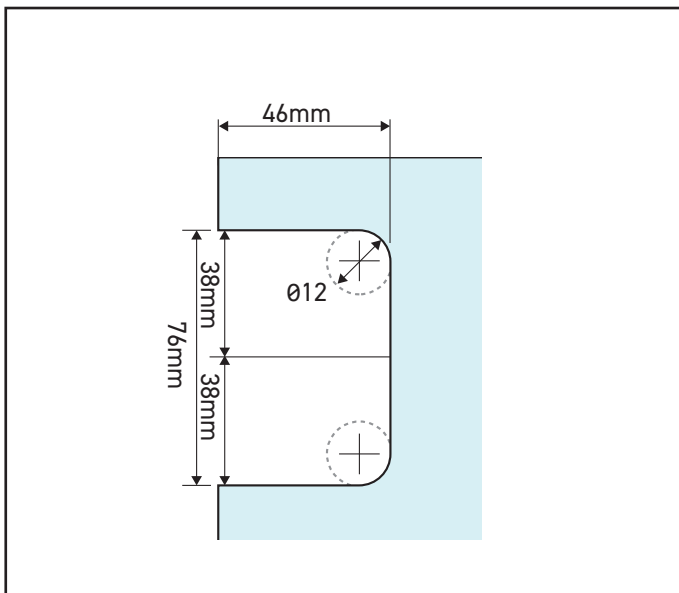

## 900 GLASS/WALL OFFSET PLATE SHOWER HINGE - HEAVY DUTY

Product Code	Finish	Type	Glass Thickness	Max Door Width	Max Door Weight	Sold as
570.0900.04	Polished Chrome	Glass to Wall	10-12mm	950mm	45kg - 2 Hinges 55kg - 3 Hinges	Each
570.0900.05	Satin Chrome					
570.0900.39	Black					
570.0900.76	Satin Brass					

Shower hinges are self-centring from 25 degrees

For more information please contact

01451 824110 | sales@wellinguk.com | www.wellinguk.com

Welling Ironmongery Ltd, Unit R1, Bourton Industrial Park, Bourton on the Water GL54 2HQ