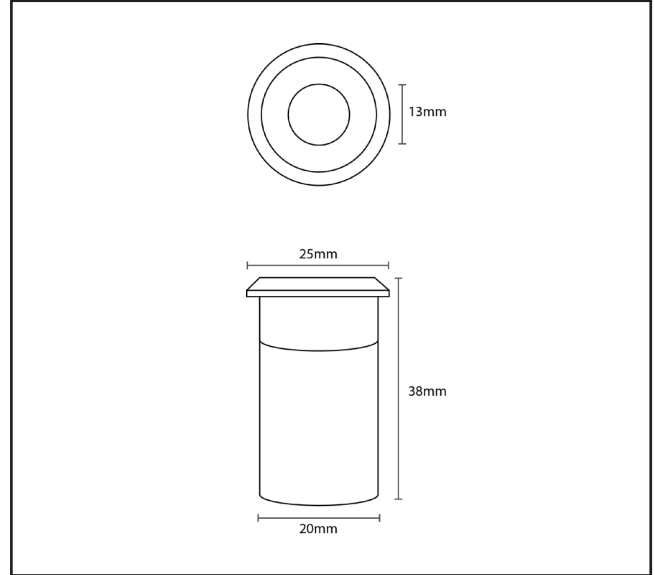

DUST EXCLUDING FLOOR SOCKET

Product Specification

Excluding Sprung Bolt Socket

Dust Excluding

Product Code	Finish	Length	Hole External	Hole Internal	Sold as
430.7242.05	Satin Nickel	38mm	20mm	13mm	Each
430.7242.14	Antique Brass				
430.7242.26	Dark Bronze				
430.7242.39	Black				
430.7242.76	Satin Brass				