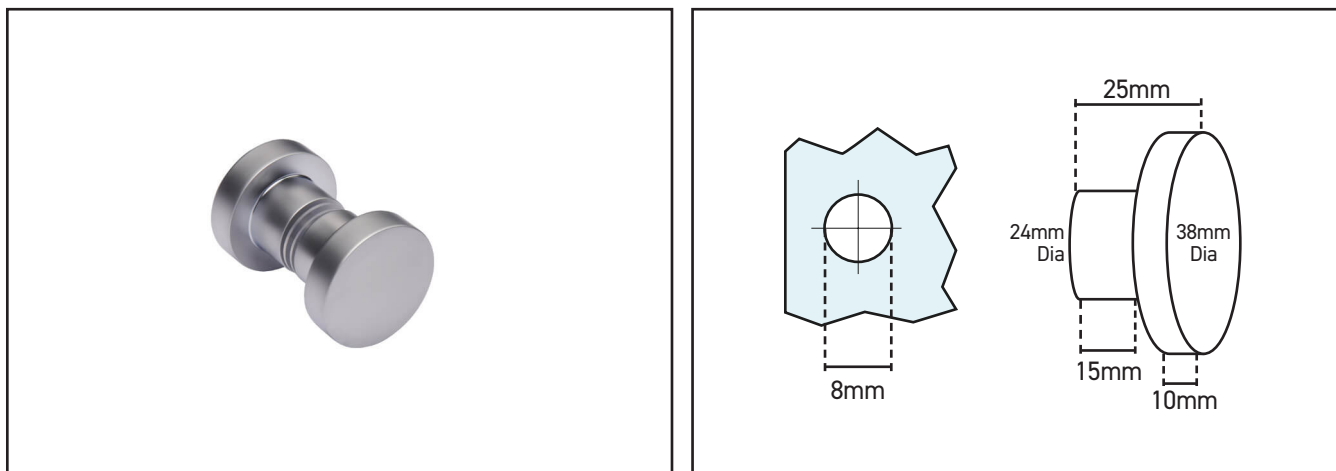

120.0408.04

Knobset for Glass Shower Doors – 8-12mm Glass

Specification

Finish	Polished Chrome
Glass Thickness	8-12mm
Hole Size	8mm
Knob Diameter	38mm

V2-14012025

120.0408.05

Knobset for Glass Shower Doors – 8-12mm Glass

Specification

Finish	Satin Chrome
Glass Thickness	8-12mm
Hole Size	8mm
Knob Diameter	38mm

120.0408.39

Knobset for Glass Shower Doors – 8-12mm Glass

Specification

Finish	Black
Glass Thickness	8-12mm
Hole Size	8mm
Knob Diameter	38mm

V2-14012025

120.0408.76

Knobset for Glass Shower Doors – 8-12mm Glass

Specification

Finish	Satin Brass
Glass Thickness	8-12mm
Hole Size	8mm
Knob Diameter	38mm

V2-14012025