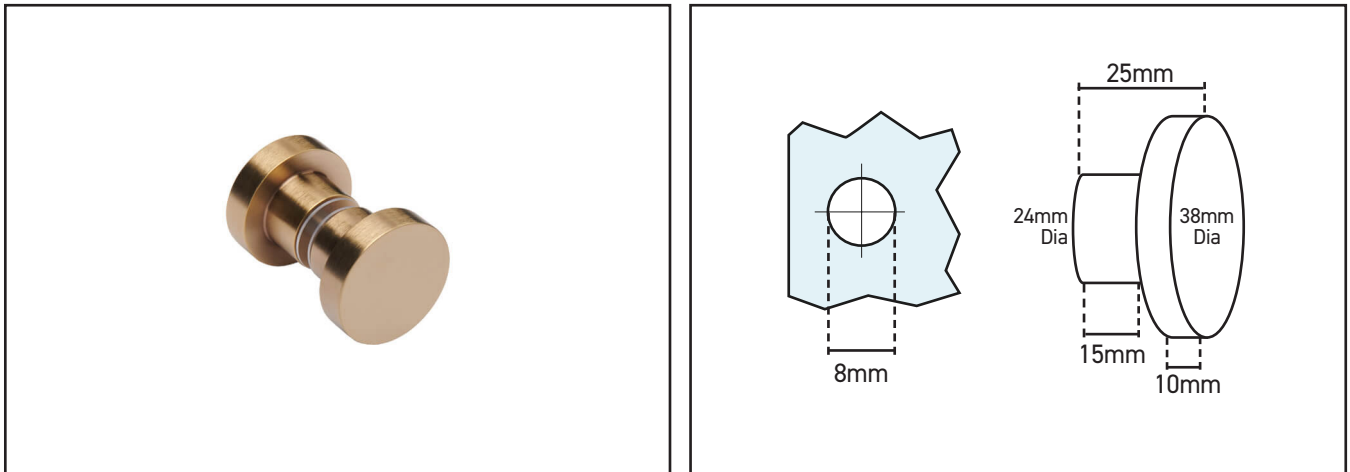

120.0408.04

Knobset for Glass Shower Doors – 8-12mm Glass

Specification

Finish	Polished Chrome
Glass Thickness	8-12mm
Hole Size	8mm
Knob Diameter	38mm

V2-14012025

120.0408.05

Knobset for Glass Shower Doors – 8-12mm Glass

Specification

Finish	Satin Chrome
Glass Thickness	8-12mm
Hole Size	8mm
Knob Diameter	38mm

120.0408.39

Knobset for Glass Shower Doors – 8-12mm Glass

Specification

Finish	Black
Glass Thickness	8-12mm
Hole Size	8mm
Knob Diameter	38mm

V2-14012025

120.0408.76

Knobset for Glass Shower Doors – 8-12mm Glass

Specification

Finish	Satin Brass
Glass Thickness	8-12mm
Hole Size	8mm
Knob Diameter	38mm

V2-14012025