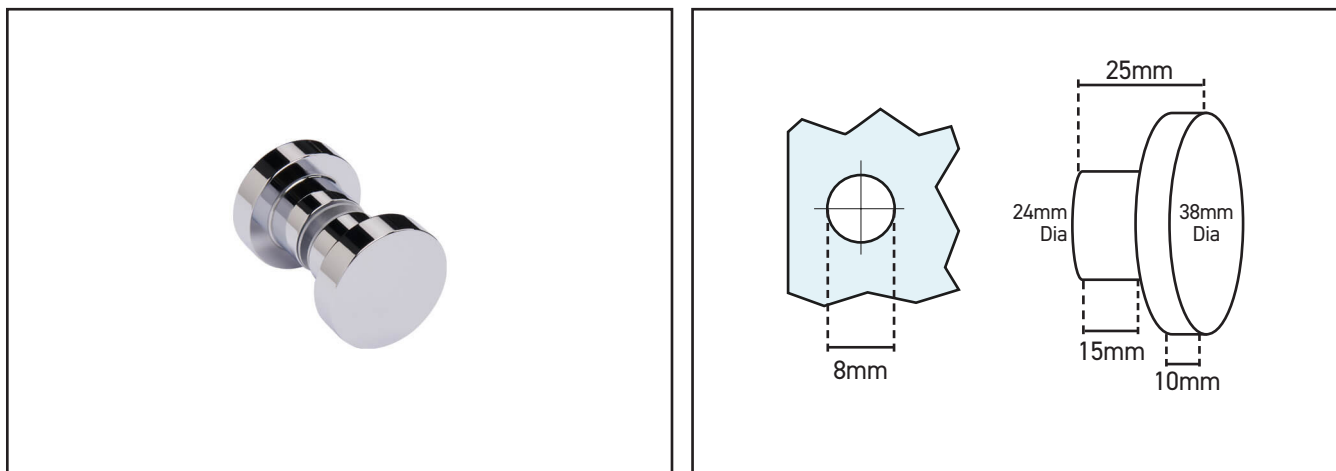

120.0408.04

Knobset for Glass Shower Doors – 8-12mm Glass

Specification

Finish	Polished Chrome
Glass Thickness	8-12mm
Hole Size	8mm
Knob Diameter	38mm

V2-14012025

120.0408.05

Knobset for Glass Shower Doors – 8-12mm Glass

Specification

Finish	Satin Chrome
Glass Thickness	8-12mm
Hole Size	8mm
Knob Diameter	38mm

120.0408.39

Knobset for Glass Shower Doors – 8-12mm Glass

Specification

Finish	Black
Glass Thickness	8-12mm
Hole Size	8mm
Knob Diameter	38mm

V2-14012025

120.0408.76

Knobset for Glass Shower Doors – 8-12mm Glass

Specification

Finish	Satin Brass
Glass Thickness	8-12mm
Hole Size	8mm
Knob Diameter	38mm

V2-14012025