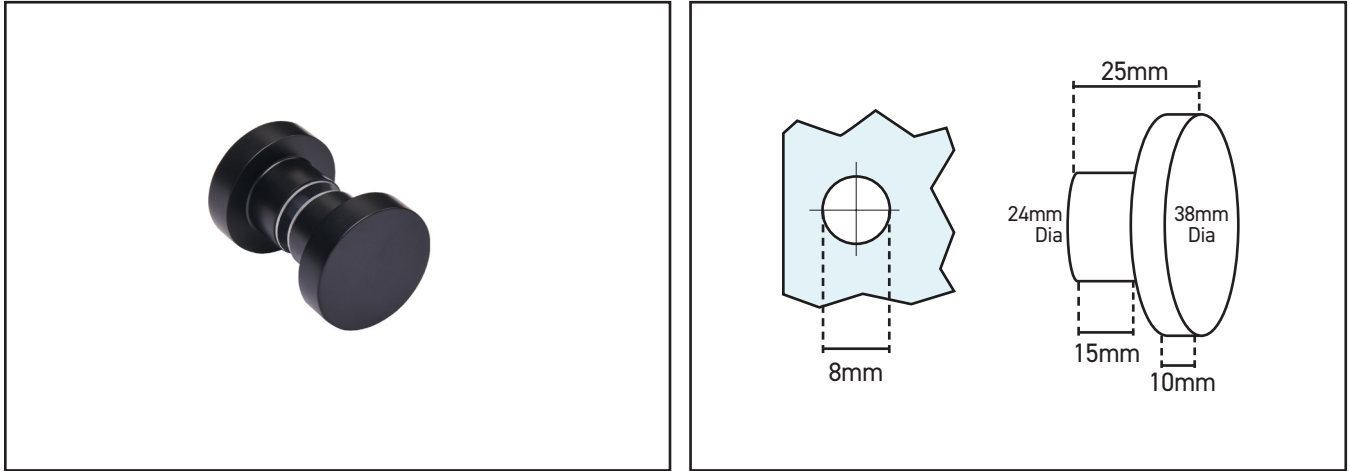

120.0408.04

Knobset for Glass Shower Doors – 8-12mm Glass

Specification

Finish	Polished Chrome
Glass Thickness	8-12mm
Hole Size	8mm
Knob Diameter	38mm

V2-14012025

120.0408.05

Knobset for Glass Shower Doors – 8-12mm Glass

Specification

Finish	Satin Chrome
Glass Thickness	8-12mm
Hole Size	8mm
Knob Diameter	38mm

120.0408.39

Knobset for Glass Shower Doors – 8-12mm Glass

Specification

Finish	Black
Glass Thickness	8-12mm
Hole Size	8mm
Knob Diameter	38mm

V2-14012025

120.0408.76

Knobset for Glass Shower Doors – 8-12mm Glass

Specification

Finish	Satin Brass
Glass Thickness	8-12mm
Hole Size	8mm
Knob Diameter	38mm

V2-14012025