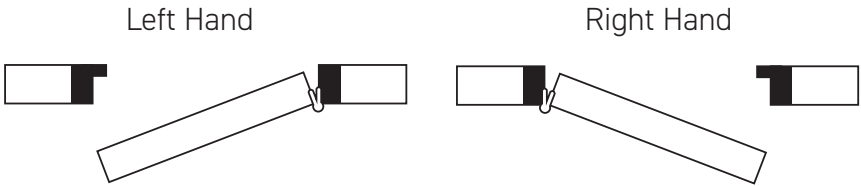

550.4175.39

Lift Off Hinge - Left Hand - Radius Corners

Making Ironmongery Easy

Product Specification

Lift off, washed hinges, suitable for use with aluminium and timber door frames

Please note that these hinges are handed, see below handing diagram

Specification

Finish	Black
Handing	Left Hand
Size	100 x 88 x 3mm
Max Door Weight	120kg
Screws Included	Yes
Sold as	Each

550.4185.39

Lift Off Hinge - Right Hand - Radius Corners

Product Specification

Lift off, washed hinges, suitable for use with aluminium and timber door frames

Please note that these hinges are handed, see below handing diagram

Specification

Finish	Black
Handing	Right Hand
Size	100 x 88 x 3mm
Max Door Weight	120kg
Screws Included	Yes
Sold as	Pair