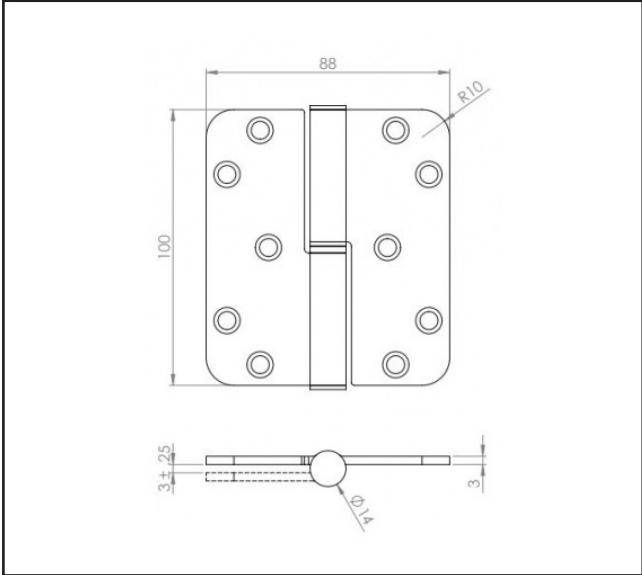

550.4175.39

Lift Off Hinge - Left Hand - Radius Corners

Making Ironmongery Easy

Product Specification

Lift off, washed hinges, suitable for use with aluminium and timber door frames

Please note that these hinges are handed, see below handing diagram

Specification

Finish	Black
Handing	Left Hand
Size	100 x 88 x 3mm
Max Door Weight	120kg
Screws Included	Yes
Sold as	Each

550.4185.39

Lift Off Hinge - Right Hand - Radius Corners

Product Specification

Lift off, washed hinges, suitable for use with aluminium and timber door frames

Please note that these hinges are handed, see below handing diagram

Specification

Finish	Black
Handing	Right Hand
Size	100 x 88 x 3mm
Max Door Weight	120kg
Screws Included	Yes
Sold as	Pair