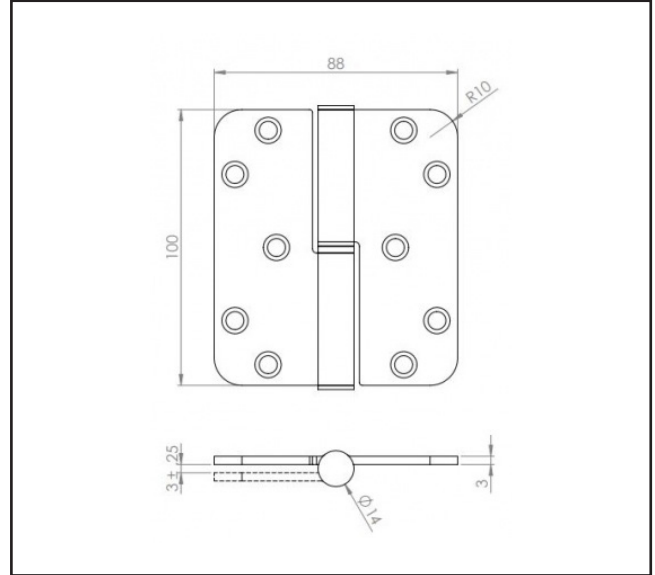

550.4175.39

Lift Off Hinge - Left Hand - Radius Corners

Making Ironmongery Easy

Product Specification

Lift off, washed hinges, suitable for use with aluminium and timber door frames

Please note that these hinges are handed, see below handing diagram

Specification

Finish	Black
Handing	Left Hand
Size	100 x 88 x 3mm
Max Door Weight	120kg
Screws Included	Yes
Sold as	Each

550.4185.39

Lift Off Hinge - Right Hand - Radius Corners

Product Specification

Lift off, washed hinges, suitable for use with aluminium and timber door frames

Please note that these hinges are handed, see below handing diagram

Specification

Finish	Black
Handing	Right Hand
Size	100 x 88 x 3mm
Max Door Weight	120kg
Screws Included	Yes
Sold as	Pair