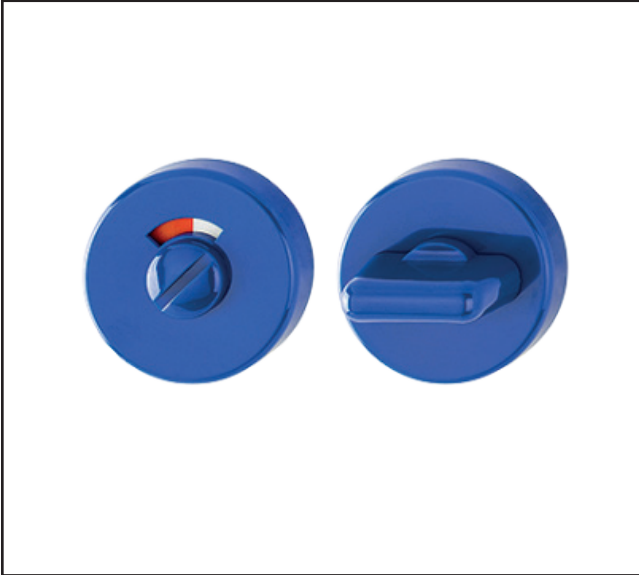

# 400.6000.28

Nylon Bathroom Turn & Release/Indicator - 5mm Spindle

## Product Specification

Bathroom Turn & Release Set  
Indicator

## Specification

Finish	Black RAL9017
Material	Nylon
Rose	52 x 8mm
Spindle	5mm
	Sold as Set

For more information please contact

01451 824110 | sales@wellinguk.com | www.wellinguk.com

Welling Ironmongery Ltd, Unit R1, Bourton Industrial Park, Bourton on the Water GL54 2HQ

# 400.6000.29

Nylon Bathroom Turn & Release/Indicator - 5mm Spindle