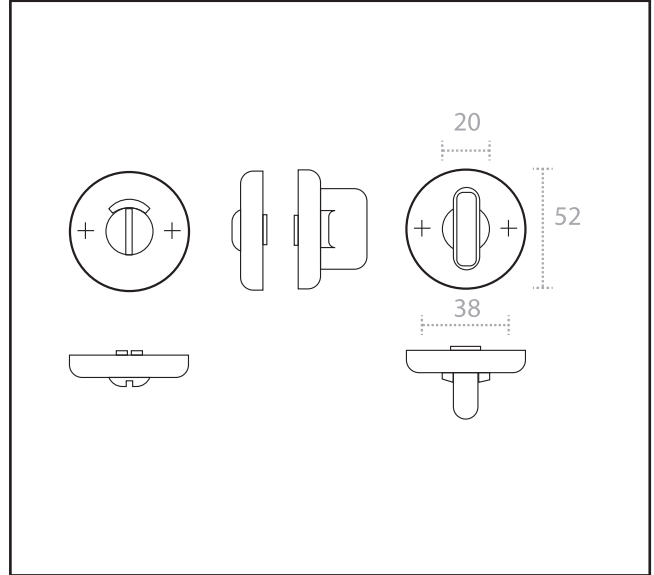

# 400.6000.28

Nylon Bathroom Turn & Release/Indicator - 5mm Spindle

## Specification

Finish	Black RAL9017
Material	Nylon
Rose	52 x 8mm
Spindle	5mm
	Sold as Set

For more information please contact

01451 824110 | sales@wellinguk.com | www.wellinguk.com

Welling Ironmongery Ltd, Unit R1, Bourton Industrial Park, Bourton on the Water GL54 2HQ

# 400.6000.29

Nylon Bathroom Turn & Release/Indicator - 5mm Spindle

# 400.6000.30

Nylon Bathroom Turn & Release/Indicator - 5mm Spindle