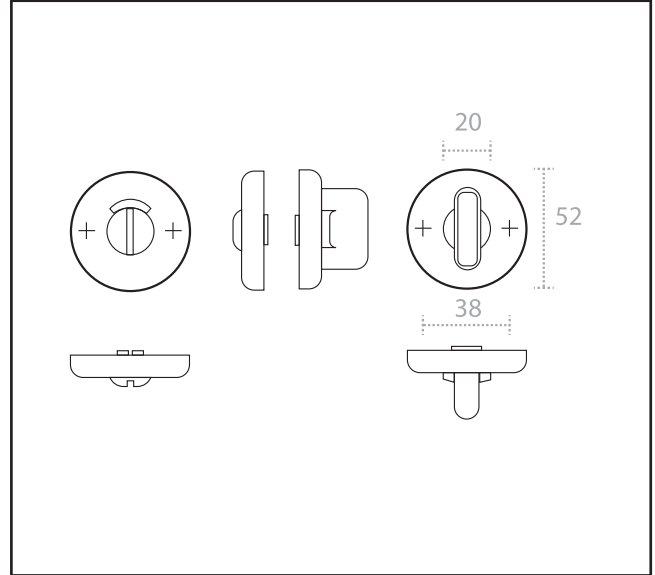

## Specification

Finish	Dark Grey RAL7016
Material	Nylon
Rose	52 x 8mm
Spindle	5mm
	Sold as Set

For more information please contact

01451 824110 | sales@wellinguk.com | www.wellinguk.com

Welling Ironmongery Ltd, Unit R1, Bourton Industrial Park, Bourton on the Water GL54 2HQ

## Specification

Finish	Light Grey RAL7506
Material	Nylon
Rose	52 x 8mm
Spindle	5mm
	Sold as Set

For more information please contact

01451 824110 | sales@wellinguk.com | www.wellinguk.com

Welling Ironmongery Ltd, Unit R1, Bourton Industrial Park, Bourton on the Water GL54 2HQ

# 400.6000.34

Nylon Bathroom Turn & Release/Indicator - 5mm Spindle

## Specification

Finish	White RAL9016
Material	Nylon
Rose	52 x 8mm
Spindle	5mm
	Sold as Set

For more information please contact

01451 824110 | sales@wellinguk.com | www.wellinguk.com

Welling Ironmongery Ltd, Unit R1, Bourton Industrial Park, Bourton on the Water GL54 2HQ