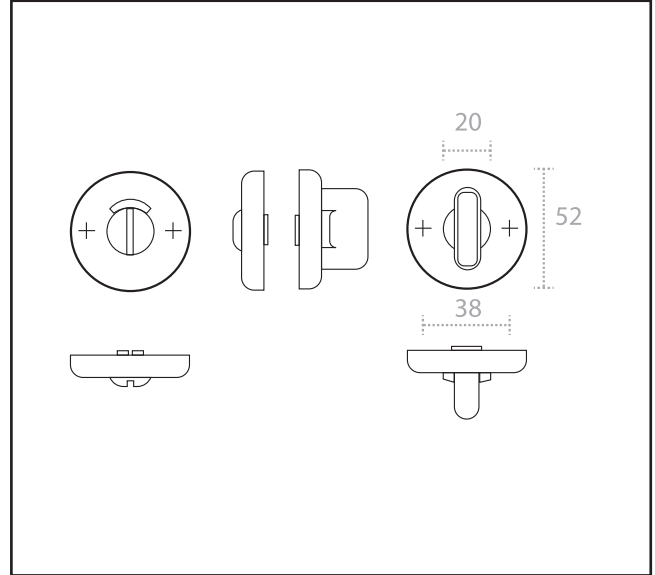

## Specification

Finish	Dark Blue RAL5003
Material	Nylon
Rose	52 x 8mm
Spindle	5mm
	Sold as Set

For more information please contact

01451 824110 | sales@wellinguk.com | www.wellinguk.com

Welling Ironmongery Ltd, Unit R1, Bourton Industrial Park, Bourton on the Water GL54 2HQ

## Specification

Finish	Dark Grey RAL7016
Material	Nylon
Rose	52 x 8mm
Spindle	5mm
	Sold as Set

For more information please contact

01451 824110 | sales@wellinguk.com | www.wellinguk.com

Welling Ironmongery Ltd, Unit R1, Bourton Industrial Park, Bourton on the Water GL54 2HQ

# 400.6000.33

Nylon Bathroom Turn & Release/Indicator - 5mm Spindle

## Specification

Finish	Light Grey RAL7506
Material	Nylon
Rose	52 x 8mm
Spindle	5mm
	Sold as Set

For more information please contact

01451 824110 | sales@wellinguk.com | www.wellinguk.com

Welling Ironmongery Ltd, Unit R1, Bourton Industrial Park, Bourton on the Water GL54 2HQ