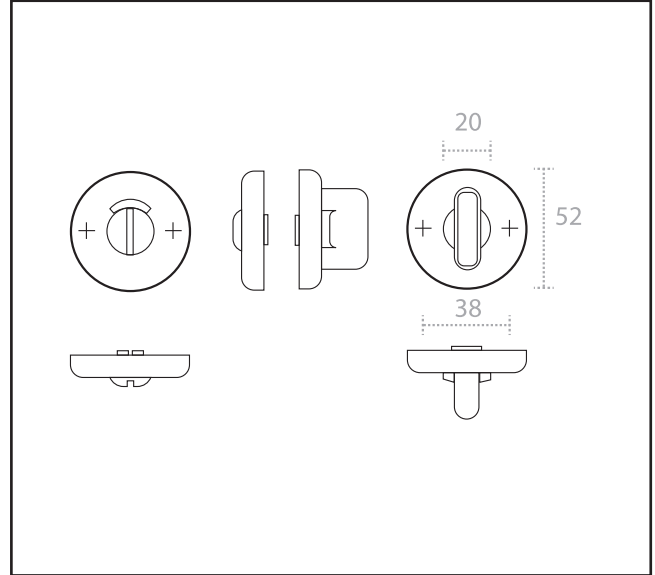

## Specification

Finish	Black RAL9017
Material	Nylon
Rose	52 x 8mm
Spindle	5mm
	Sold as Set

For more information please contact

01451 824110 | sales@wellinguk.com | www.wellinguk.com

Welling Ironmongery Ltd, Unit R1, Bourton Industrial Park, Bourton on the Water GL54 2HQ

# 400.6000.29

Nylon Bathroom Turn & Release/Indicator - 5mm Spindle

## Specification

Finish	Ultramarine Blue RAL5002
Material	Nylon
Rose	52 x 8mm
Spindle	5mm
	Sold as Set

For more information please contact

01451 824110 | sales@wellinguk.com | www.wellinguk.com

Welling Ironmongery Ltd, Unit R1, Bourton Industrial Park, Bourton on the Water GL54 2HQ

# 400.6000.30

Nylon Bathroom Turn & Release/Indicator - 5mm Spindle