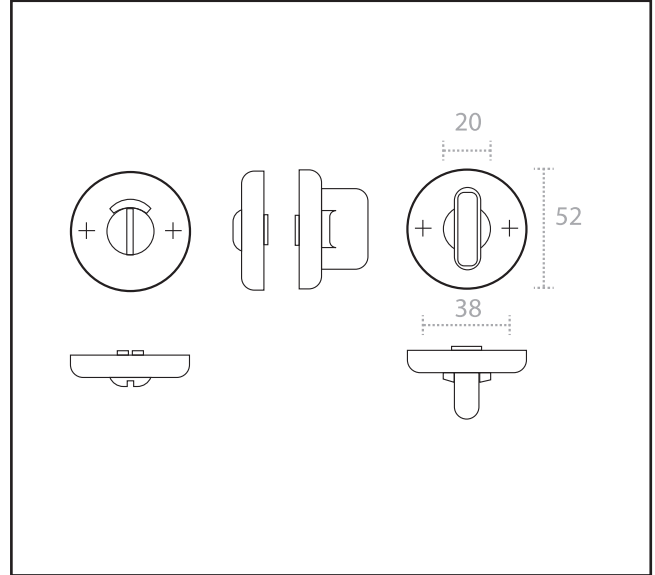

# 400.6000.28

Nylon Bathroom Turn & Release/Indicator - 5mm Spindle

## Product Specification

Bathroom Turn & Release Set  
Indicator

## Specification

Finish	Black RAL9017
Material	Nylon
Rose	52 x 8mm
Spindle	5mm
	Sold as Set

For more information please contact

01451 824110 | sales@wellinguk.com | www.wellinguk.com

Welling Ironmongery Ltd, Unit R1, Bourton Industrial Park, Bourton on the Water GL54 2HQ

# 400.6000.29

Nylon Bathroom Turn & Release/Indicator - 5mm Spindle