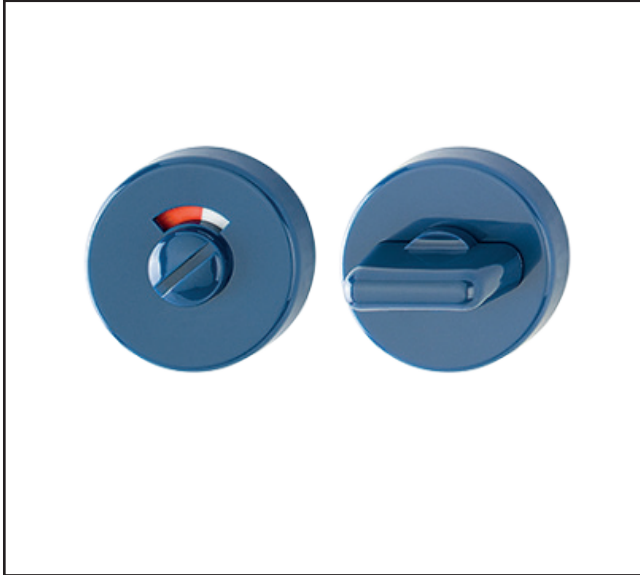

# 400.6000.28

Nylon Bathroom Turn & Release/Indicator - 5mm Spindle

# 400.6000.29

Nylon Bathroom Turn & Release/Indicator - 5mm Spindle

## Specification

Finish	Ultramarine Blue RAL5002
Material	Nylon
Rose	52 x 8mm
Spindle	5mm
	Sold as Set

For more information please contact

01451 824110 | sales@wellinguk.com | www.wellinguk.com

Welling Ironmongery Ltd, Unit R1, Bourton Industrial Park, Bourton on the Water GL54 2HQ

# 400.6000.30

Nylon Bathroom Turn & Release/Indicator - 5mm Spindle