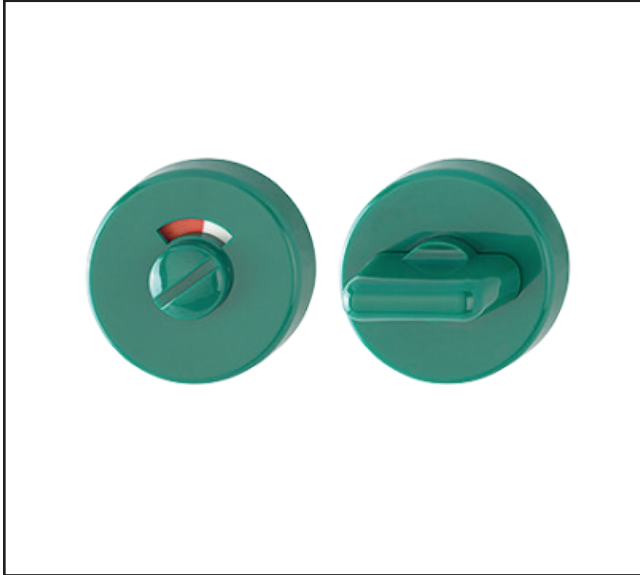

400.6000.45

Nylon Bathroom Turn & Release/Indicator - 5mm Spindle

Product Specification

Bathroom Turn & Release Set

No Indicator

Specification

Finish	Mid Green RAL6016
Material	Nylon
Rose	52 x 8mm
Spindle	5mm
	Sold as Set

For more information please contact

01451 824110 | sales@wellinguk.com | www.wellinguk.com

Welling Ironmongery Ltd, Unit R1, Bourton Industrial Park, Bourton on the Water GL54 2HQ