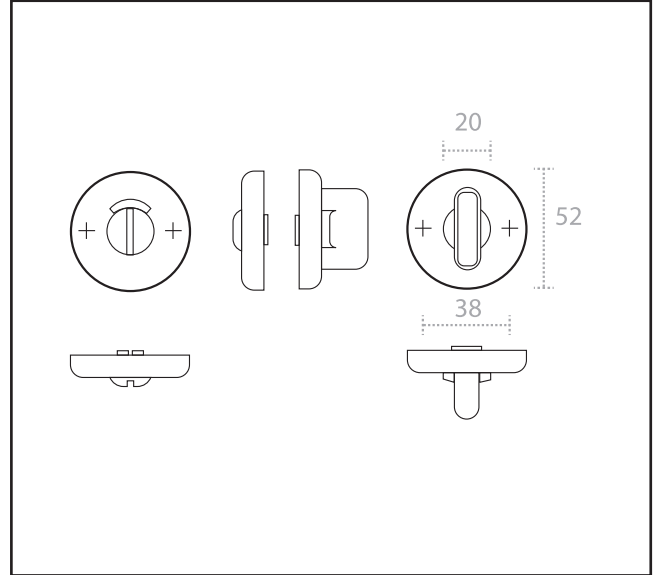

## Specification

Finish	Light Grey RAL7506
Material	Nylon
Rose	52 x 8mm
Spindle	5mm
	Sold as Set

For more information please contact

01451 824110 | sales@wellinguk.com | www.wellinguk.com

Welling Ironmongery Ltd, Unit R1, Bourton Industrial Park, Bourton on the Water GL54 2HQ

## Product Specification

Bathroom Turn & Release Set

No Indicator

## Specification

Finish	White RAL9016
Material	Nylon
Rose	52 x 8mm
Spindle	5mm
	Sold as Set

For more information please contact

01451 824110 | sales@wellinguk.com | www.wellinguk.com

Welling Ironmongery Ltd, Unit R1, Bourton Industrial Park, Bourton on the Water GL54 2HQ

# 400.6000.45

Nylon Bathroom Turn & Release/Indicator - 5mm Spindle