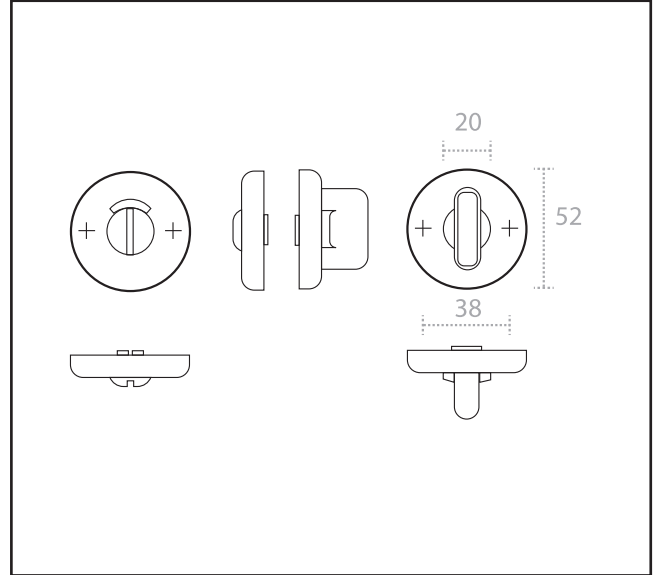

# 400.6000.30

Nylon Bathroom Turn & Release/Indicator - 5mm Spindle

## Specification

Finish	Dark Blue RAL5003
Material	Nylon
Rose	52 x 8mm
Spindle	5mm
	Sold as Set

For more information please contact

01451 824110 | sales@wellinguk.com | www.wellinguk.com

Welling Ironmongery Ltd, Unit R1, Bourton Industrial Park, Bourton on the Water GL54 2HQ

# 400.6000.31

Nylon Bathroom Turn & Release/Indicator - 5mm Spindle

## Specification

Finish	Dark Grey RAL7016
Material	Nylon
Rose	52 x 8mm
Spindle	5mm
	Sold as Set

For more information please contact

01451 824110 | sales@wellinguk.com | www.wellinguk.com

Welling Ironmongery Ltd, Unit R1, Bourton Industrial Park, Bourton on the Water GL54 2HQ