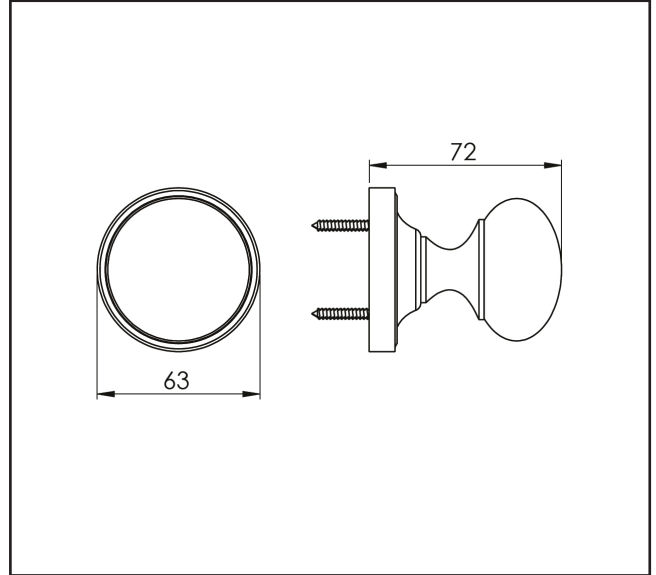

Product Specification

M.Marcus - Hampstead
Door Knob Set
Rose

Specification

Finish	Polished Chrome
Knob Diameter	63mm
Rose Diameter	72mm
Sprung Rose	Yes
Sold as	Pair

For more information please contact

01451 824110 | sales@wellinguk.com | www.wellinguk.com

Finish	Satin Nickel
Knob Diameter	63mm
Rose Diameter	72mm
Sprung Rose	Yes
Sold as	Pair

For more information please contact

01451 824110 | sales@wellinguk.com | www.wellinguk.com

Welling Ironmongery Ltd, Unit R1, Bourton Industrial Park, Bourton on the Water GL54 2HQ

390.8361.10

Hampstead Door Knob Set on Rose

Product Specification

M.Marcus - Hampstead
Door Knob Set
Rose

Specification

Finish	Antique Brass
Knob Diameter	63mm
Rose Diameter	72mm
Sprung Rose	Yes
Sold as	Pair

Product Specification

M.Marcus - Hampstead
Door Knob Set
Rose

Specification

Finish	Matt Bronze
Knob Diameter	63mm
Rose Diameter	72mm
Sprung Rose	Yes
Sold as	Pair

For more information please contact

01451 824110 | sales@wellinguk.com | www.wellinguk.com