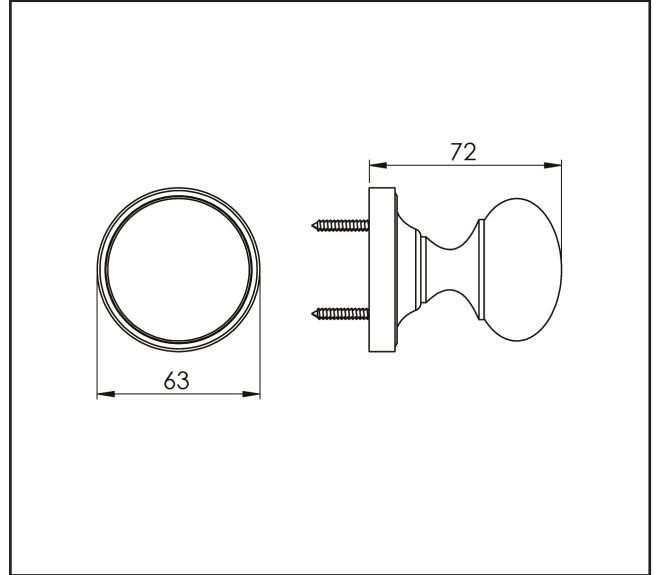

390.8361.03

Hampstead Door Knob Set on Rose

Product Specification

M.Marcus - Hampstead
Door Knob Set
Rose

Specification

Finish	Polished Brass
Knob Diameter	63mm
Rose Diameter	72mm
Sprung Rose	Yes
Sold as	Pair

Product Specification

M.Marcus - Hampstead
Door Knob Set
Rose

Specification

Finish	Polished Chrome
Knob Diameter	63mm
Rose Diameter	72mm
Sprung Rose	Yes
Sold as	Pair

For more information please contact

01451 824110 | sales@wellinguk.com | www.wellinguk.com

390.8361.10

Hampstead Door Knob Set on Rose

Product Specification

M.Marcus - Hampstead
Door Knob Set
Rose

Specification

Finish	Antique Brass
Knob Diameter	63mm
Rose Diameter	72mm
Sprung Rose	Yes
Sold as	Pair

Product Specification

M.Marcus - Hampstead
Door Knob Set
Rose

Specification

Finish	Matt Bronze
Knob Diameter	63mm
Rose Diameter	72mm
Sprung Rose	Yes
Sold as	Pair

For more information please contact

01451 824110 | sales@wellinguk.com | www.wellinguk.com