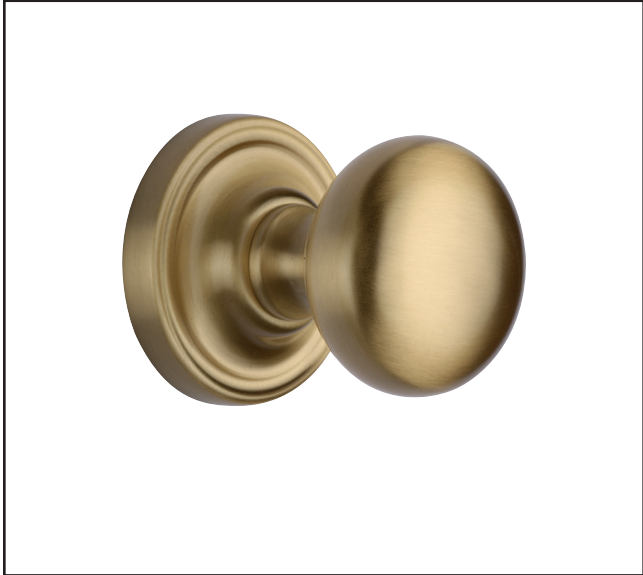

390.8361.76

Hampstead Door Knob Set on Rose

Making Ironmongery Easy

Product Specification

M.Marcus - Hampstead
Door Knob Set
Rose

Specification

Finish	Satin Brass
Knob Diameter	63mm
Rose Diameter	72mm
Sprung Rose	Yes
Sold as	Pair

For more information please contact

01451 824110 | sales@wellinguk.com | www.wellinguk.com

Welling Ironmongery Ltd, Unit R1, Bourton Industrial Park, Bourton on the Water GL54 2HQ