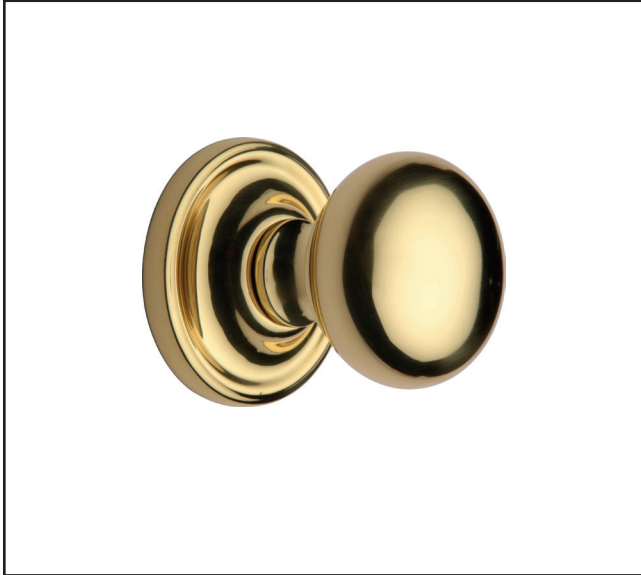

390.8361.03

Hampstead Door Knob Set on Rose

Product Specification

M.Marcus - Hampstead
Door Knob Set
Rose

Specification

Finish	Polished Brass
Knob Diameter	63mm
Rose Diameter	72mm
Sprung Rose	Yes
Sold as	Pair

Product Specification

M.Marcus - Hampstead
Door Knob Set
Rose

Specification

Finish	Polished Chrome
Knob Diameter	63mm
Rose Diameter	72mm
Sprung Rose	Yes
Sold as	Pair

For more information please contact

01451 824110 | sales@wellinguk.com | www.wellinguk.com

390.8361.10

Hampstead Door Knob Set on Rose

Product Specification

M.Marcus - Hampstead
Door Knob Set
Rose

Specification

Finish	Antique Brass
Knob Diameter	63mm
Rose Diameter	72mm
Sprung Rose	Yes
Sold as	Pair

Product Specification

M.Marcus - Hampstead
Door Knob Set
Rose

Specification

Finish	Matt Bronze
Knob Diameter	63mm
Rose Diameter	72mm
Sprung Rose	Yes
Sold as	Pair

For more information please contact

01451 824110 | sales@wellinguk.com | www.wellinguk.com