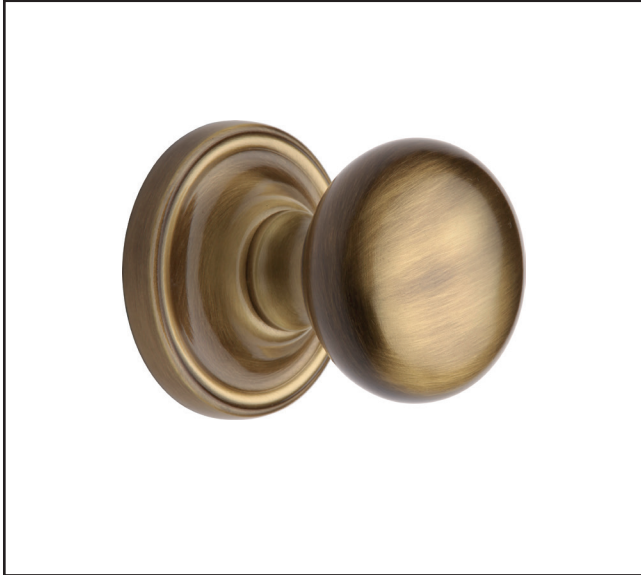

390.8361.03

Hampstead Door Knob Set on Rose

Product Specification

M.Marcus - Hampstead
Door Knob Set
Rose

Specification

Finish	Polished Brass
Knob Diameter	63mm
Rose Diameter	72mm
Sprung Rose	Yes
Sold as	Pair

Product Specification

M.Marcus - Hampstead
Door Knob Set
Rose

Specification

Finish	Polished Chrome
Knob Diameter	63mm
Rose Diameter	72mm
Sprung Rose	Yes
Sold as	Pair

For more information please contact

01451 824110 | sales@wellinguk.com | www.wellinguk.com

Finish	Satin Nickel
Knob Diameter	63mm
Rose Diameter	72mm
Sprung Rose	Yes
Sold as	Pair

For more information please contact

01451 824110 | sales@wellinguk.com | www.wellinguk.com

Welling Ironmongery Ltd, Unit R1, Bourton Industrial Park, Bourton on the Water GL54 2HQ

390.8361.10

Hampstead Door Knob Set on Rose

Product Specification

M.Marcus - Hampstead
Door Knob Set
Rose

Specification

Finish	Antique Brass
Knob Diameter	63mm
Rose Diameter	72mm
Sprung Rose	Yes
Sold as	Pair