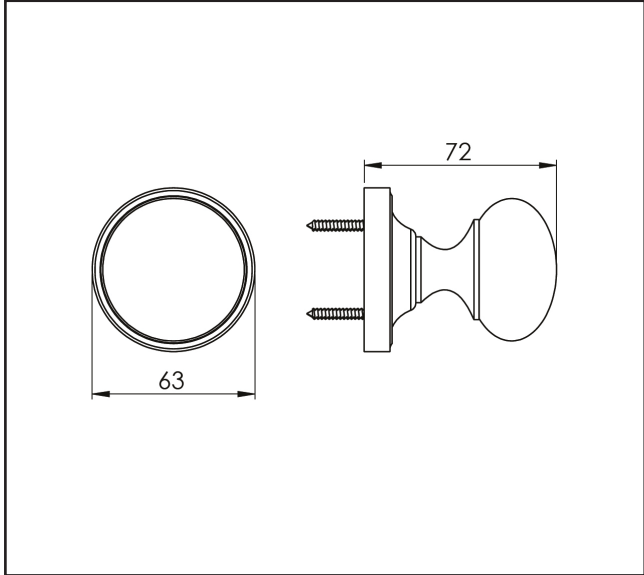

390.8361.06

Hampstead Door Knob Set on Rose

Product Specification

M.Marcus - Hampstead
Door Knob Set
Rose

Specification

Finish	Satin Nickel
Knob Diameter	63mm
Rose Diameter	72mm
Sprung Rose	Yes
Sold as	Pair

For more information please contact

01451 824110 | sales@wellinguk.com | www.wellinguk.com

Welling Ironmongery Ltd, Unit R1, Bourton Industrial Park, Bourton on the Water GL54 2HQ