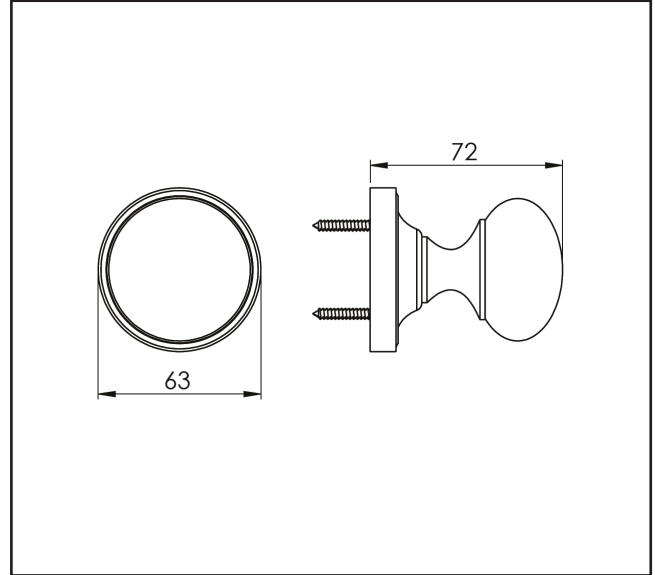

390.8361.03

Hampstead Door Knob Set on Rose

Product Specification

M.Marcus - Hampstead
Door Knob Set
Rose

Specification

Finish	Polished Brass
Knob Diameter	63mm
Rose Diameter	72mm
Sprung Rose	Yes
Sold as	Pair

Product Specification

M.Marcus - Hampstead
Door Knob Set
Rose

Specification

Finish	Polished Chrome
Knob Diameter	63mm
Rose Diameter	72mm
Sprung Rose	Yes
Sold as	Pair

For more information please contact

01451 824110 | sales@wellinguk.com | www.wellinguk.com

390.8361.10

Hampstead Door Knob Set on Rose

Product Specification

M.Marcus - Hampstead
Door Knob Set
Rose

Specification

Finish	Antique Brass
Knob Diameter	63mm
Rose Diameter	72mm
Sprung Rose	Yes
Sold as	Pair

Product Specification

M.Marcus - Hampstead
Door Knob Set
Rose

Specification

Finish	Matt Bronze
Knob Diameter	63mm
Rose Diameter	72mm
Sprung Rose	Yes
Sold as	Pair

For more information please contact

01451 824110 | sales@wellinguk.com | www.wellinguk.com