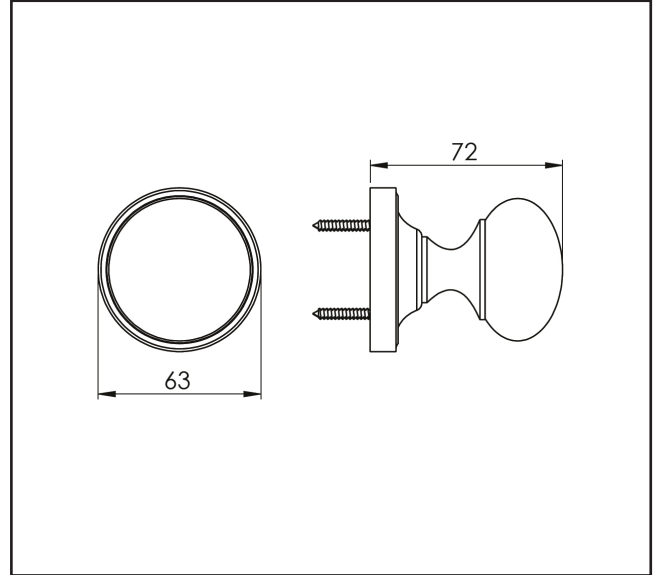

Product Specification

M.Marcus - Hampstead
Door Knob Set
Rose

Specification

Finish	Polished Chrome
Knob Diameter	63mm
Rose Diameter	72mm
Sprung Rose	Yes
Sold as	Pair

For more information please contact

01451 824110 | sales@wellinguk.com | www.wellinguk.com

Finish	Satin Nickel
Knob Diameter	63mm
Rose Diameter	72mm
Sprung Rose	Yes
Sold as	Pair

For more information please contact

01451 824110 | sales@wellinguk.com | www.wellinguk.com

Welling Ironmongery Ltd, Unit R1, Bourton Industrial Park, Bourton on the Water GL54 2HQ

390.8361.10

Hampstead Door Knob Set on Rose

Product Specification

M.Marcus - Hampstead
Door Knob Set
Rose

Specification

Finish	Antique Brass
Knob Diameter	63mm
Rose Diameter	72mm
Sprung Rose	Yes
Sold as	Pair

Product Specification

M.Marcus - Hampstead
Door Knob Set
Rose

Specification

Finish	Matt Bronze
Knob Diameter	63mm
Rose Diameter	72mm
Sprung Rose	Yes
Sold as	Pair

For more information please contact

01451 824110 | sales@wellinguk.com | www.wellinguk.com