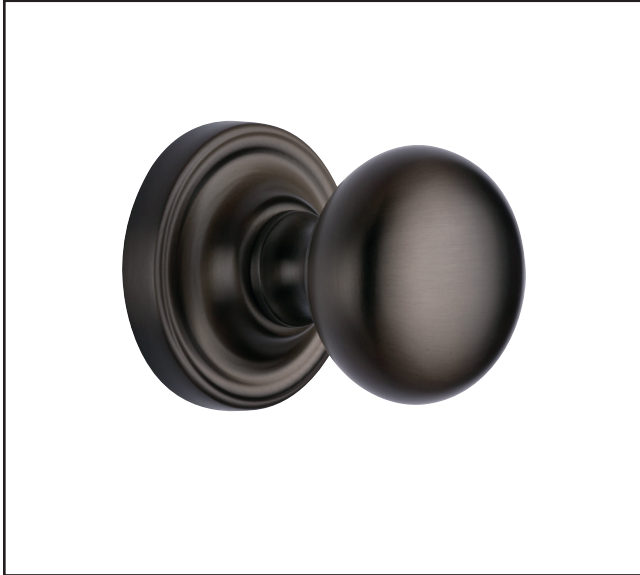

390.8361.26

Hampstead Door Knob Set on Rose

Product Specification

M.Marcus - Hampstead
Door Knob Set
Rose

Specification

Finish	Matt Bronze
Knob Diameter	63mm
Rose Diameter	72mm
Sprung Rose	Yes
Sold as	Pair

For more information please contact

01451 824110 | sales@wellinguk.com | www.wellinguk.com

Welling Ironmongery Ltd, Unit R1, Bourton Industrial Park, Bourton on the Water GL54 2HQ