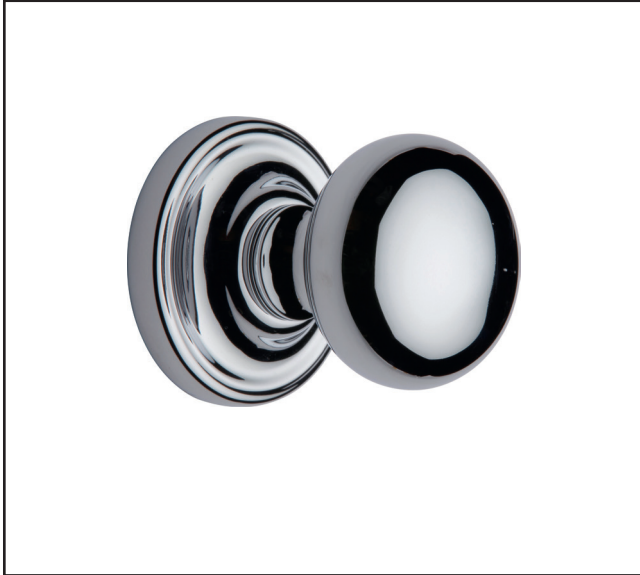

390.8361.03

Hampstead Door Knob Set on Rose

Product Specification

M.Marcus - Hampstead
Door Knob Set
Rose

Specification

Finish	Polished Brass
Knob Diameter	63mm
Rose Diameter	72mm
Sprung Rose	Yes
Sold as	Pair

Product Specification

M.Marcus - Hampstead
Door Knob Set
Rose

Specification

Finish	Polished Chrome
Knob Diameter	63mm
Rose Diameter	72mm
Sprung Rose	Yes
Sold as	Pair

For more information please contact

01451 824110 | sales@wellinguk.com | www.wellinguk.com

390.8361.10

Hampstead Door Knob Set on Rose

Product Specification

M.Marcus - Hampstead
Door Knob Set
Rose

Specification

Finish	Antique Brass
Knob Diameter	63mm
Rose Diameter	72mm
Sprung Rose	Yes
Sold as	Pair

Product Specification

M.Marcus - Hampstead
Door Knob Set
Rose

Specification

Finish	Matt Bronze
Knob Diameter	63mm
Rose Diameter	72mm
Sprung Rose	Yes
Sold as	Pair

For more information please contact

01451 824110 | sales@wellinguk.com | www.wellinguk.com