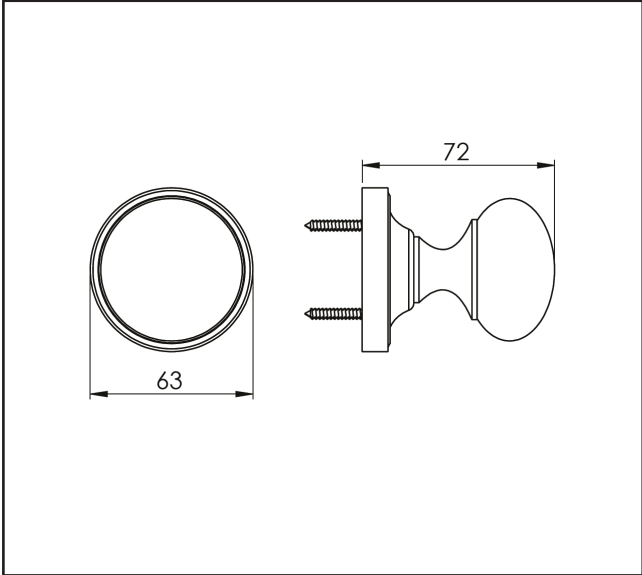

390.8361.76

Hampstead Door Knob Set on Rose

Making Ironmongery Easy

Product Specification

M.Marcus - Hampstead
Door Knob Set
Rose

Specification

Finish	Satin Brass
Knob Diameter	63mm
Rose Diameter	72mm
Sprung Rose	Yes
Sold as	Pair

For more information please contact

01451 824110 | sales@wellinguk.com | www.wellinguk.com

Welling Ironmongery Ltd, Unit R1, Bourton Industrial Park, Bourton on the Water GL54 2HQ