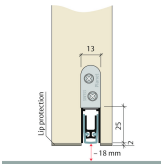

Incl. accessories

Planet HS assembly set with 2 mounting brackets (stainless steel), 4 screws and stopping plate type 1 (stainless steel)

Tender specification

Automatic door drop-down seal Planet KT RD | 48 dB, for sound and smoke-shielding protection doors, hinge-side triggering with automatic compensation for sloping floors, parallel lowering, seal height up to 18 mm, flush or deeper with lip protection for grooving. Silicone lip, side attachment. Profile made of aluminium 13 x 25 mm.

Technical data

Groove size	13,3 mm wide and 25.5 to 35 mm deep
Seal profile	high-quality silicone or high-quality self-extinguishing silicone
Sound absorption value	up to 48 dB at ground air 7 mm
Frame protector plate	stainless steel, for knocking in, 20 x 20 mm
Fastening	with stainless steel mounting brackets and screws on the side
Can be shortened	max. 125 mm (335 mm only 115 mm)
Release	on one side, hinge side
Drop height adjustment	on release pin with 3 mm Allen key
Max. drop height	18 mm
Profile size	13 x 25 mm
Profile material	aluminium
Version	smoke-shielding
Length	1210 mm
can be shortened to	>1085 mm

Article number	30121
EAN	7612231006381