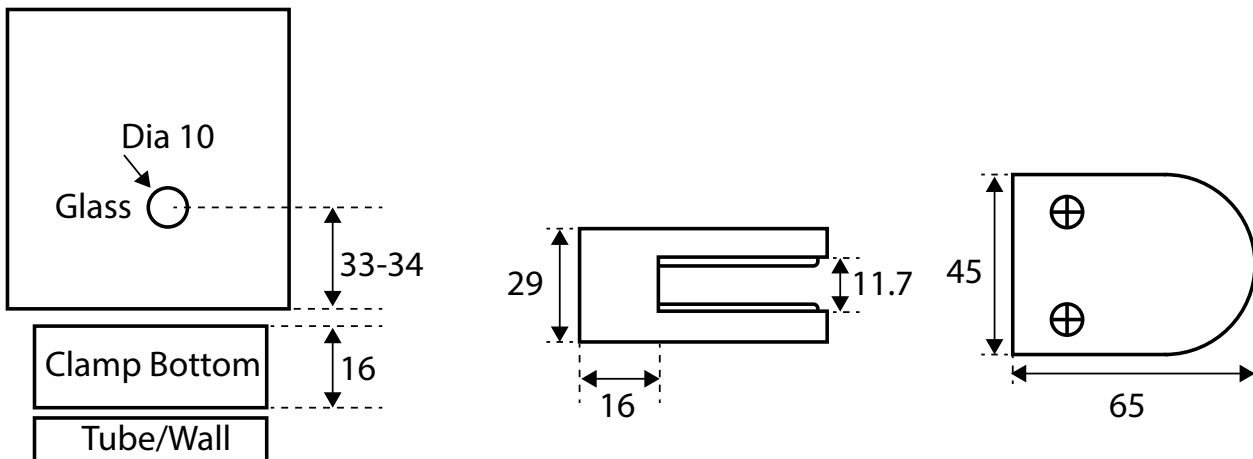

# 570.0265.01

G316 Glass Clamp Flat Back – 8-12.75mm Glass

## Product Specification

Glass clamp flat back to suit 8-12.75mm laminated glass thickness

### Specification

Finish	Satin Stainless Steel
Grade	G316
Glass Thickness	8-12.75mm
Sold as	Each

570.0265.01 Material: Stainless Steel 316/304 8-12.75mm Glass

For more information please contact

01451 824110 | sales@wellinguk.com | www.wellinguk.com