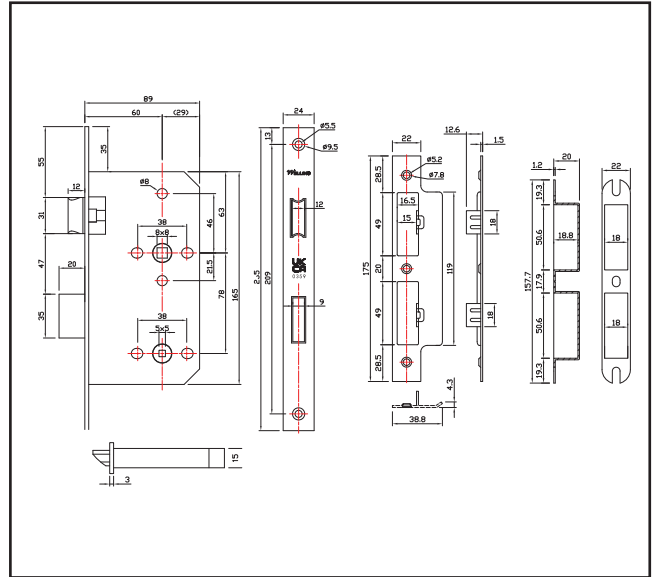

# 640.0020.39

DIN WC Sashlock – 60mm backset – Black

## Product Specification

Strike and Dust box included.

## Specification

Finish	Black
Type	WC
Backset	60mm
Centres	78mm
Follower Size	Upper follower 8mm, lower follower 5mm
Forend	Square
Forend Size	L 235mm x W 24mm x T 3mm
Handed	Non Handed
UKCA Marked	Yes
Fire Rated	240 Minutes
Tested	EN12209
Tested	EN 1634-1
Guarantee	10 Years