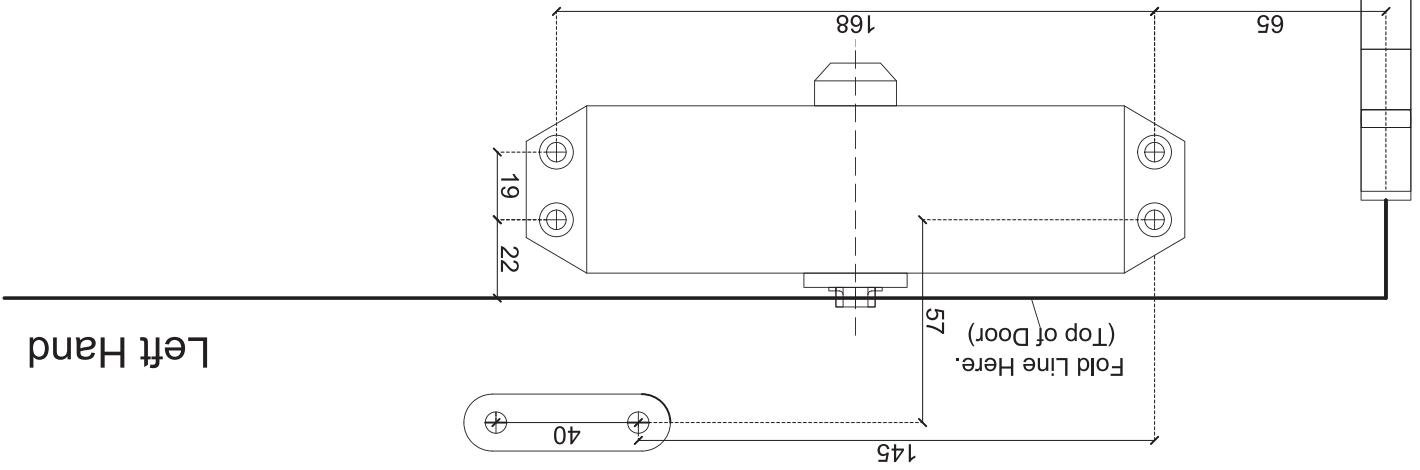

This Template Covers Regular Arm Installation to 180°

Right Hand