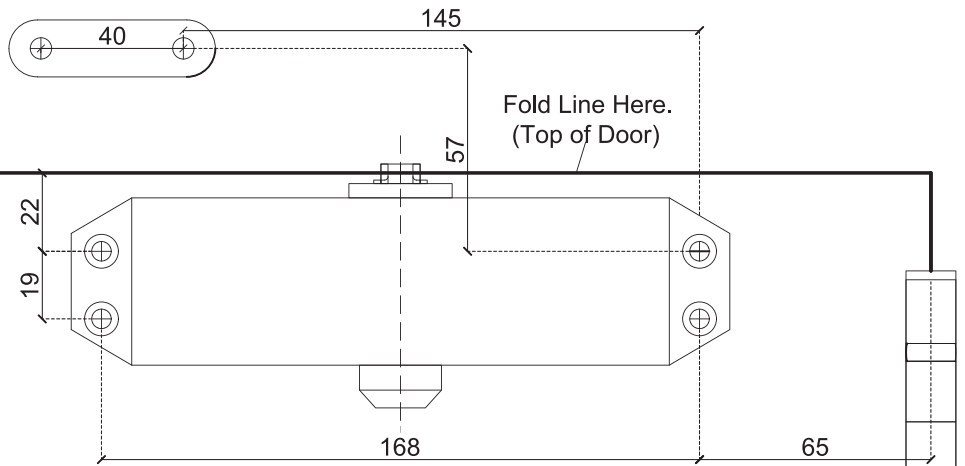

## Specification

Finish	Satin Anodised Aluminium						
Power Size	EN3						
Max Door Width	950mm						
Max Door Weight	60kg						
Fire Rated	FD60						
Tested	EN 1154 tested to <table border="1"><tr><td>3</td><td>8</td><td>3</td><td>1</td><td>1</td><td>2</td></tr></table>	3	8	3	1	1	2
3	8	3	1	1	2		
Tested	EN 1634						
Certifire Approved	Yes - CF10139						
Cylce Tested	500,000						
Salt Spray Test	48 Hour salt spray test						
Cover	Yes						
Size	186mm x 42mm						
Guarantee	10 year mechanical guarantee						

For more information please contact

01451 824110 | sales@wellinguk.com | www.wellinguk.com

Welling Ironmongery Ltd, Unit R1, Bourton Industrial Park, Bourton on the Water GL54 2HQ

This Template Covers Regular Arm Installation to 180°

Right Hand

This Template Covers Regular Arm Installation to 180°