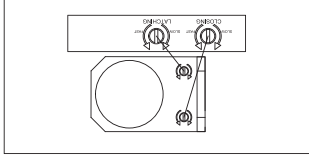

This Template Covers Regular Arm Installation to 180°

Right Hand