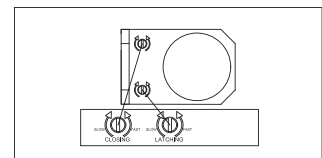

## Specification

Finish	Satin Anodised Aluminium						
Power Size	EN3						
Max Door Width	950mm						
Max Door Weight	60kg						
Fire Rated	FD60						
Tested	EN 1154 tested to <table border="1"><tr><td>3</td><td>8</td><td>3</td><td>1</td><td>1</td><td>2</td></tr></table>	3	8	3	1	1	2
3	8	3	1	1	2		
Tested	EN 1634						
Certifire Approved	Yes - CF10139						
Cylce Tested	500,000						
Salt Spray Test	48 Hour salt spray test						
Cover	Yes						
Size	186mm x 42mm						
Guarantee	10 year mechanical guarantee						

Right Hand

This Template Covers Regular Arm Installation to 180°