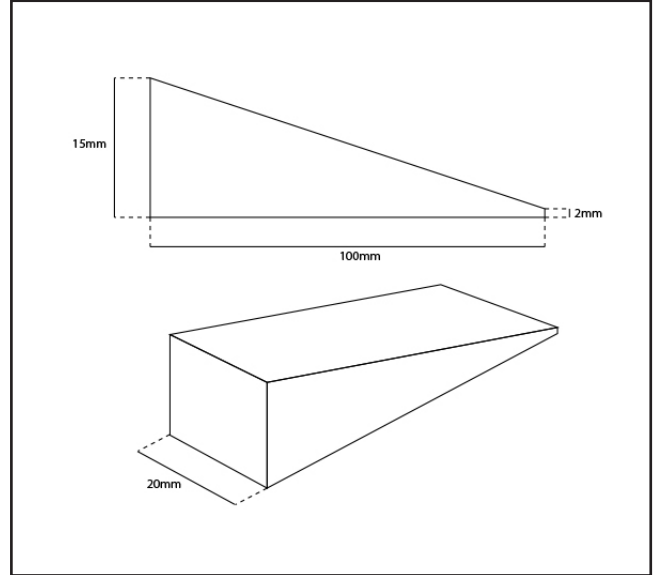

720.9000.00

Hardwood Packing Wedge (Sapele) - Pack of 100

Product Specification

High quality Sapele hardwood, suitable for use with FD30/60 fire doorsets (test evidence permitting)

Door Frame Packing Wedge

Sold as a pack of 100 wedges

Specification

Material	Hardwood - Sapele
Length	100mm
Width	20mm
Thickness	2mm - 15mm thickness
Pack	100 Wedges

For more information please contact

01451 824110 | sales@wellinguk.com | www.wellinguk.com

Welling Ironmongery Ltd, Unit R1, Bourton Industrial Park, Bourton on the Water GL54 2HQ