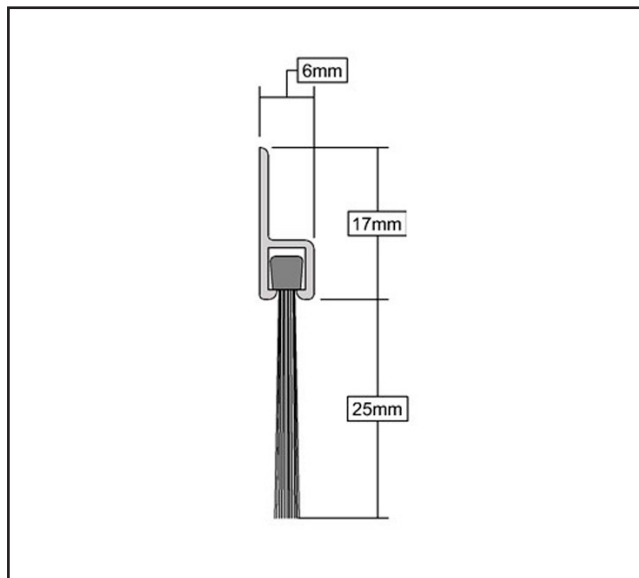

720.1909.11

Stormguard Face Fix Brush Bottom Door Seal - 25mm Brush - 914mm

Product Specification

Simple, effective brush draught excluder

Seals gaps up to 25mm

Ideal for sliding, folding, hinged and garage doors

26mm polypropylene brush in aluminium carrier

Plated screw fixings and pre-drilled adjustable fixing holes

Can be cut to size

Specification

Brand	Lively
Finish	Polished Chrome
Rose Dia	52mm
Indicator	No
Sold as	Set