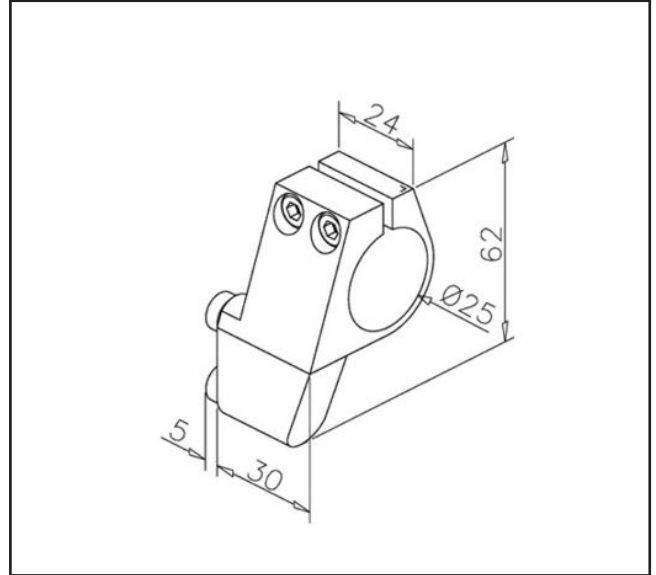

570.6123.01

SG Standard Door Stop - Right Hand

Product Specification

Sprung/cushioned door stop
Right hand

Specification

Finish	Satin Stainless Steel
Handing	Right hand
Rubber Buffered	Yes

For more information please contact