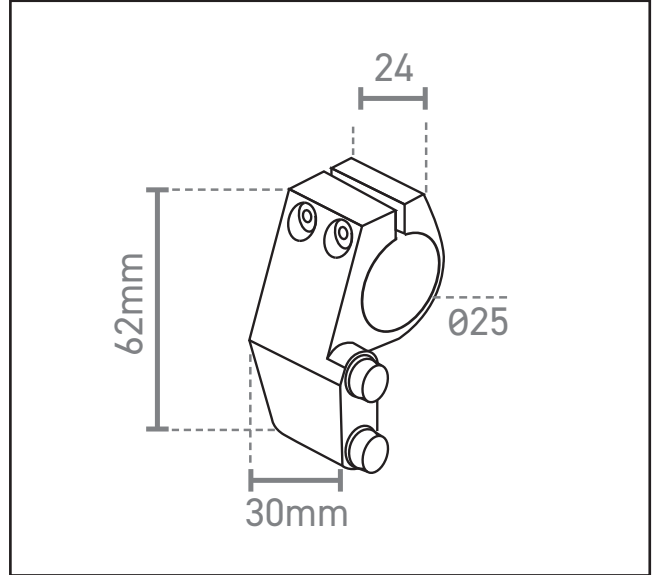

570.6122.39

SG Standard Door Stop - Left Hand

Product Specification

Sprung/cushioned door stop
Left hand

Specification

Finish	Matt Black
Handing	Left hand
Rubber Buffered	Yes

For more information please contact