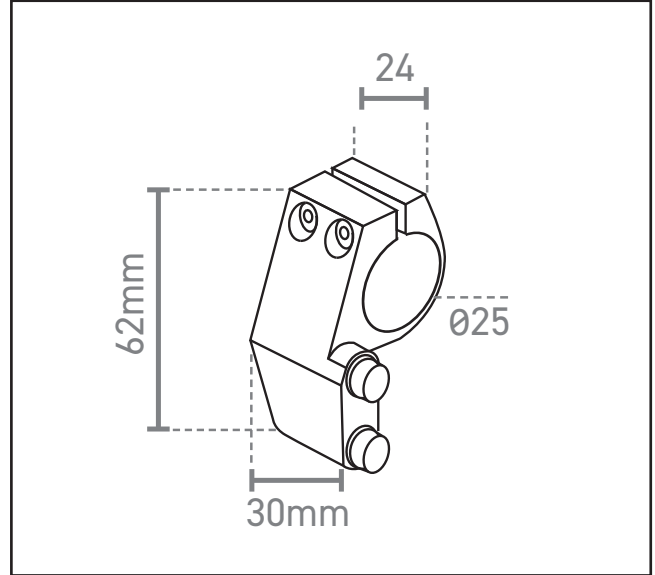

570.6122.01

SG Standard Door Stop - Left Hand

Product Specification

Sprung/cushioned door stop
Left hand

Specification

Finish	Satin Stainless Steel
Handing	Left hand
Rubber Buffered	Yes

For more information please contact