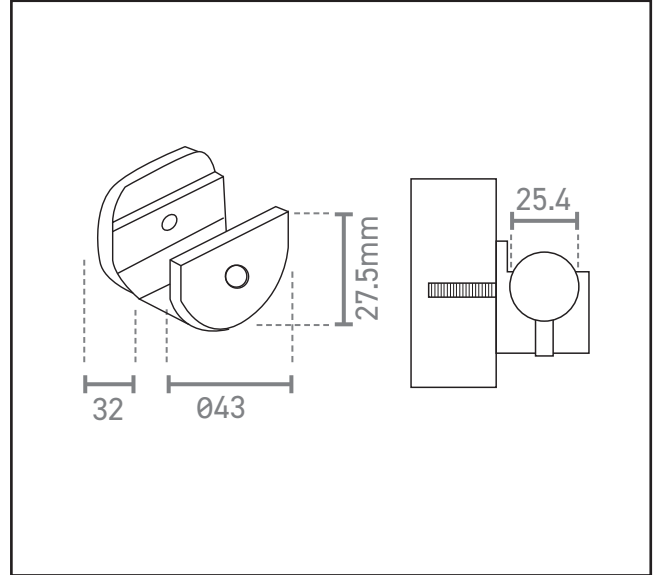

570.6117.39

SG Anti-Jump Track Holder - Glass-to-Wall - Non-Countersunk

Product Specification

SG track holder for glass-to-wall application

Non-countersunk fitting

Anti-Jump version

Specification

Finish	Matt Black
Fixing Type	Wall
Countersunk Fitting	No
Anti-Jump	Yes