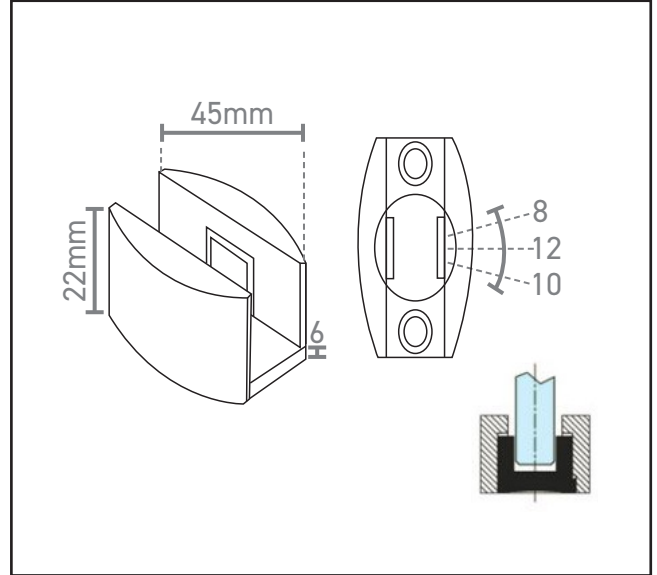

570.6109.39

SG Bottom Door Guide

Product Specification

Adjustable guide, suits glass thickness 10-12mm

Specification

Finish	Matt Black
Fixing Type	Floor
Glass Thickness	10-12mm

For more information please contact