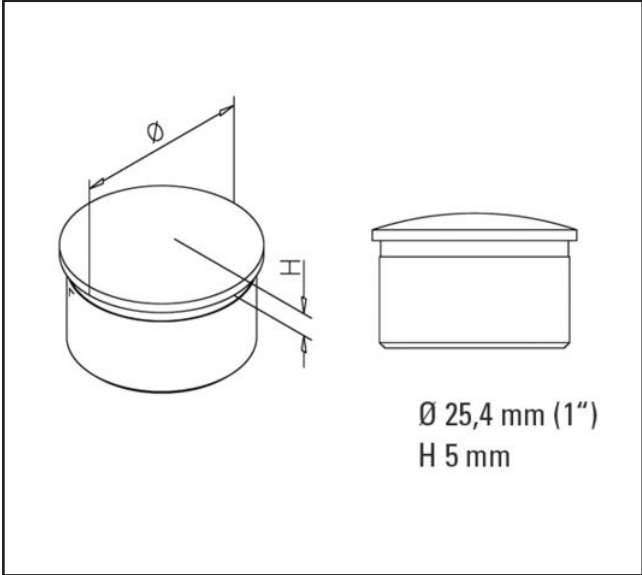

# 570.0729.39

SG End Cap for Tubular Rail

## Product Specification

This end cap makes a neat finish to the ends of our SG sliding door rail tube

## Specification

Finish	Matt Black
Diameter	25.4mm (1 inch)
Sold as	Sold as