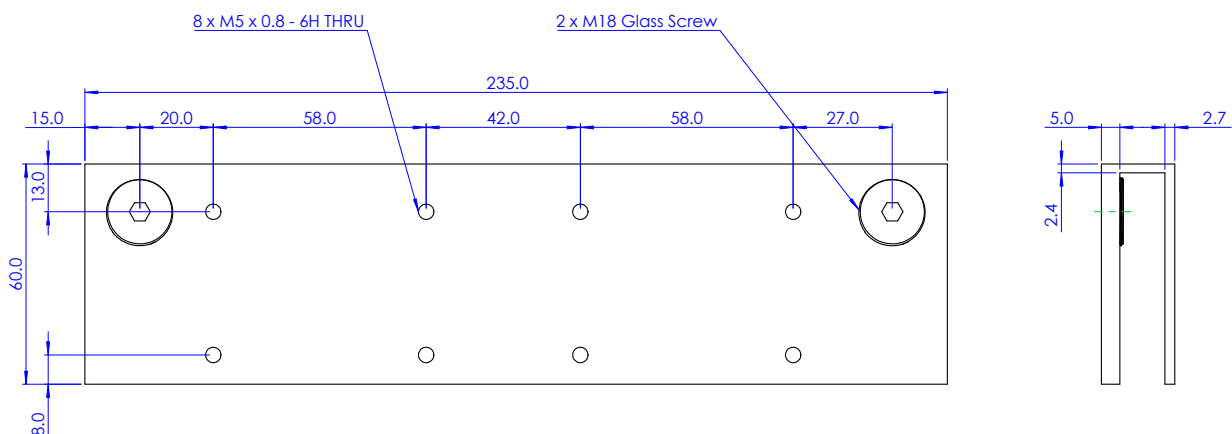

570.1063.11

Glass Door Saddle Bracket for 9205 Door Closer

Product Specification

Suitable for door closer 570.9205.11

To suit 10mm glass, and requires no glass cut outs

Many installation circumstances you'll need to purchase the 570.1067.11

Specification

Finish	Sliver
Height	55mm
Length	235mm
Depth	25mm
Glass Thickness	10mm
Fixing Pack Includes	4nos M5 x 40mm CTSK machine screw

For more information please contact

01451 824110 | sales@wellinguk.com | www.wellinguk.com