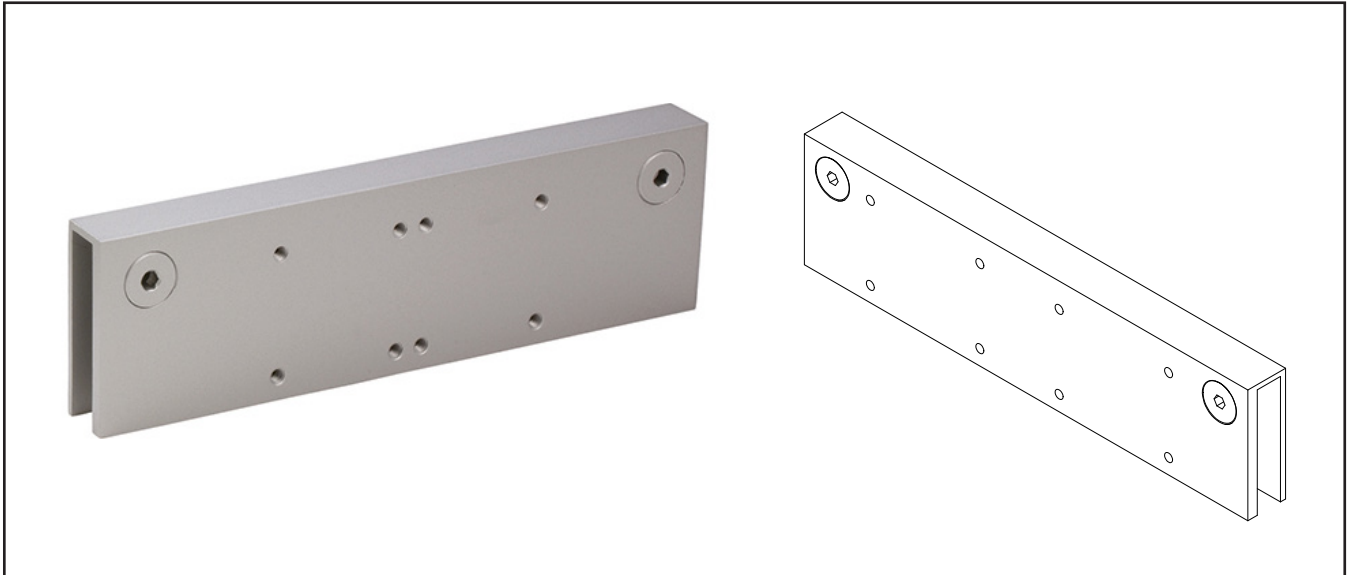

570.1063.11

Glass Door Saddle Bracket for 9205 Door Closer

Product Specification

Suitable for door closer 570.9205.11

To suit 10mm glass, and requires no glass cut outs

Many installation circumstances you'll need to purchase the 570.1067.11

Specification

Finish	Sliver
Height	55mm
Length	235mm
Depth	25mm
Glass Thickness	10mm
Fixing Pack Includes	4nos M5 x 40mm CTSK machine screw

For more information please contact

01451 824110 | sales@wellinguk.com | www.wellinguk.com