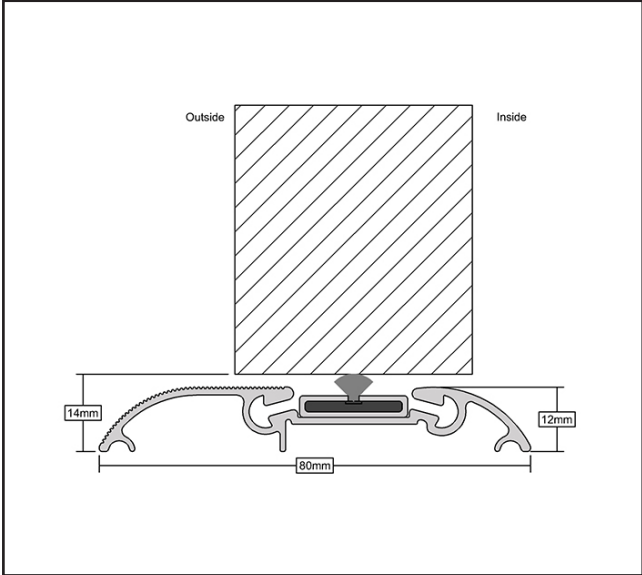

700.8031.11

Stormguard FD60 Fire & Smoke Threshold - 1828mm Aluminium

Product Specification

Suitable for internal inward and outward opening doors

Easy access for light wheeled traffic

Ideal for use in apartments, schools, hotels and public buildings where smoke seals and draught excluders are required

Pre-drilled fixing holes

Specification

Finish	Aluminium
Length	1828mm
Fire Rated	FD60
Seal Gaps	12-15mm