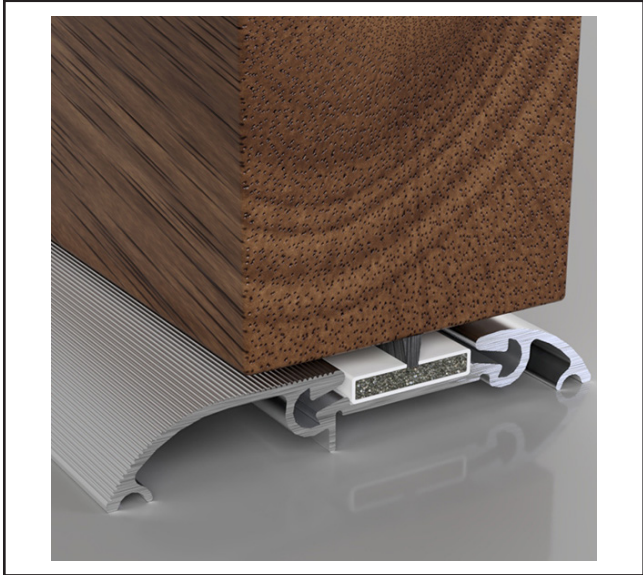

700.8031.11

Stormguard FD60 Fire & Smoke Threshold - 1828mm Aluminium

Product Specification

Suitable for internal inward and outward opening doors

Easy access for light wheeled traffic

Ideal for use in apartments, schools, hotels and public buildings where smoke seals and draught excluders are required

Pre-drilled fixing holes

Specification

Finish	Aluminium
Length	1828mm
Fire Rated	FD60
Seal Gaps	12-15mm