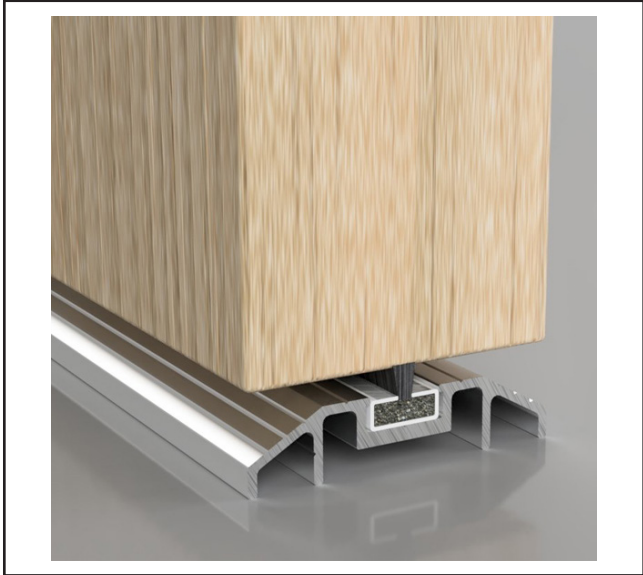

# 700.8022.11

Stormguard FD30 Fire & Smoke Threshold - 2000mm Aluminium

Making Ironmongery Easy

## Product Specification

- Suitable for internal inward and outward opening doors
- Hard wearing draught excluder and sound barrier
- Pre-drilled fixing holes
- Ideal for use in apartments, schools, hotels and public buildings where smoke seals, draught excluders and sound proofing is required

## Specification

Finish	Aluminium
Length	2000mm
Fire Rated	FD30
Seal Gaps	12-13mm