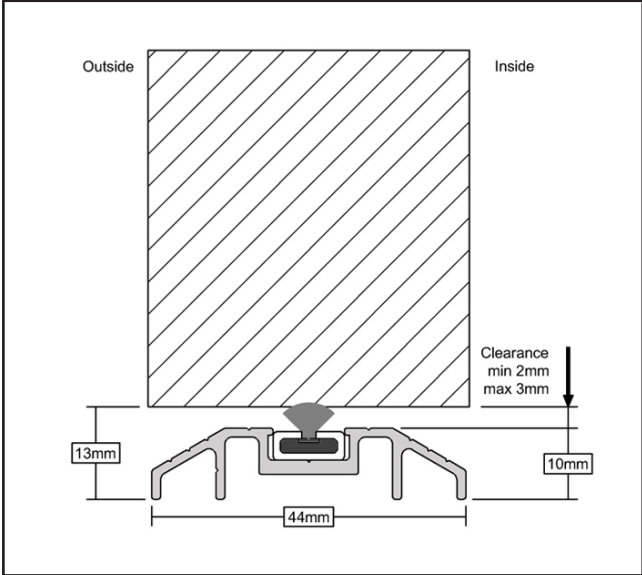

# 700.8022.11

Stormguard FD30 Fire & Smoke Threshold - 2000mm Aluminium

Making Ironmongery Easy

## Specification

Finish	Aluminium
Length	2000mm
Fire Rated	FD30
Seal Gaps	12-13mm