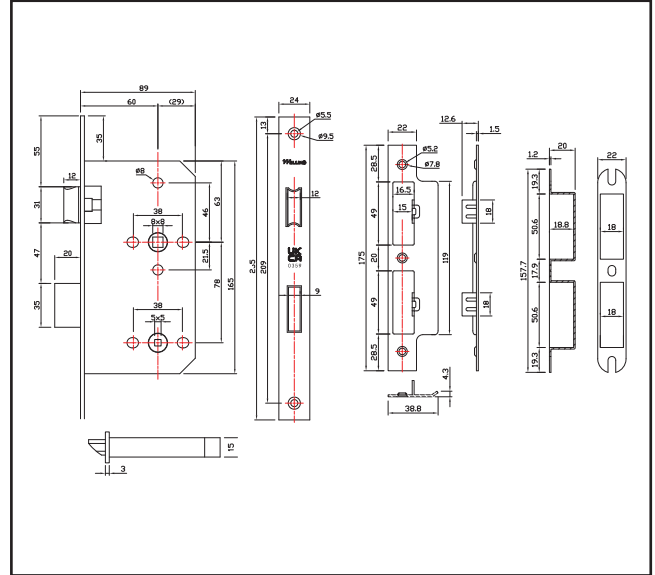

470.5040.11

Round Bar Lever Handles and Bathroom Lock Pack - DDA Thumbturn

Product Specification

Round Bar Lever Handles
Bathroom Lock Pack
DDA Thumbturn

1 pair of lever handles
1 Din bathroom sashlock
1nr DDA bathroom turn & release set with indicator

Specification

Finish	Satin Anodised Aluminium
Lever Rose Size	52 x 8mm
Type	WC
Backset	60mm
Centres	78mm
DDA Compliant	BS 8300
Sold as	Pack
Tested	EN12209
Tested	EN 1634-1
	Boxed as a pack neatly with a clear label on the box