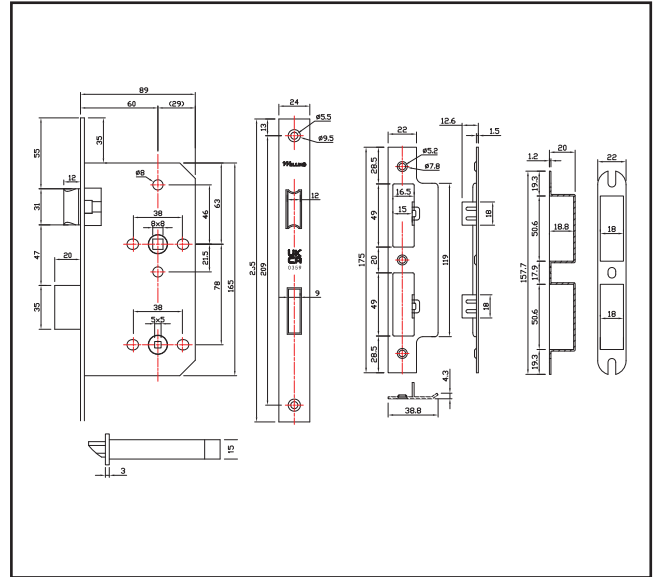

# 470.5040.01

Round Bar Lever Handles and Bathroom Lock Pack - DDA Thumbturn

## Product Specification

Round Bar Lever Handles  
Bathroom Lock Pack  
DDA Thumbturn

1 pair of lever handles  
1 Din bathroom sashlock  
1nr DDA bathroom turn & release set with indicator

## Specification

Finish	Satin Stainless Steel
Lever Rose Size	52 x 8mm
Type	WC
Backset	60mm
Centres	78mm
DDA Compliant	BS 8300
Sold as	Pack
Tested	EN12209
Tested	EN 1634-1
	Boxed as a pack neatly with a clear label on the box