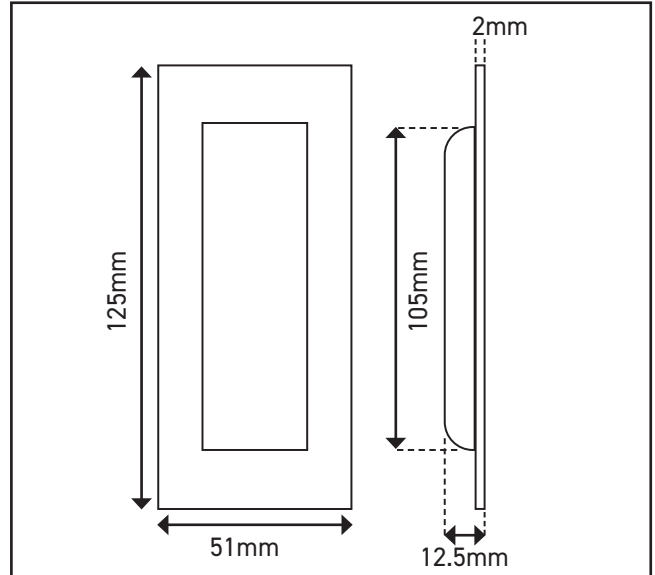

820.3000.72

Flush Finger Pull

Product Specification

Ideal for pocket doors

Enables you to pull open the sliding door from the leading edge of the door

Specification

Finish	White
Length	125mm
Width	51mm

For more information please contact