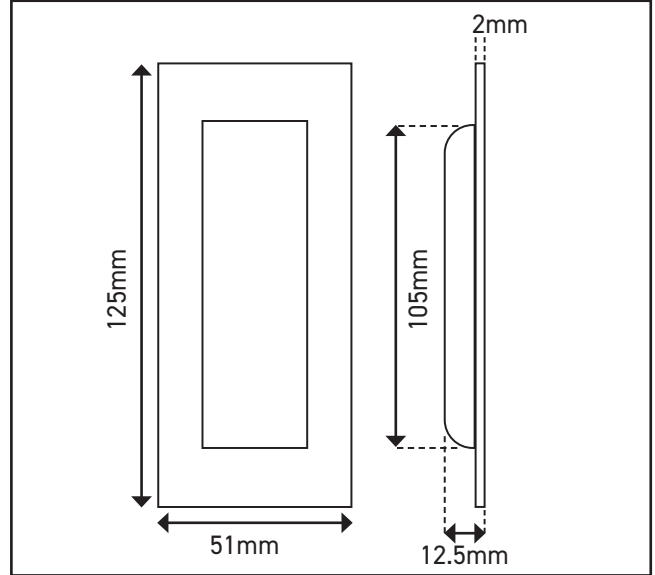

# 820.3000.43

Flush Finger Pull

## Product Specification

Ideal for pocket doors

Enables you to pull open the sliding door from the leading edge of the door

## Specification

<b>Finish</b>	Satin Copper
<b>Length</b>	125mm
<b>Width</b>	51mm

For more information please contact

01451 824110 | sales@wellinguk.com | www.wellinguk.com

Welling Ironmongery Ltd, Unit R1, Bourton Industrial Park, Bourton on the Water GL54 2HQ