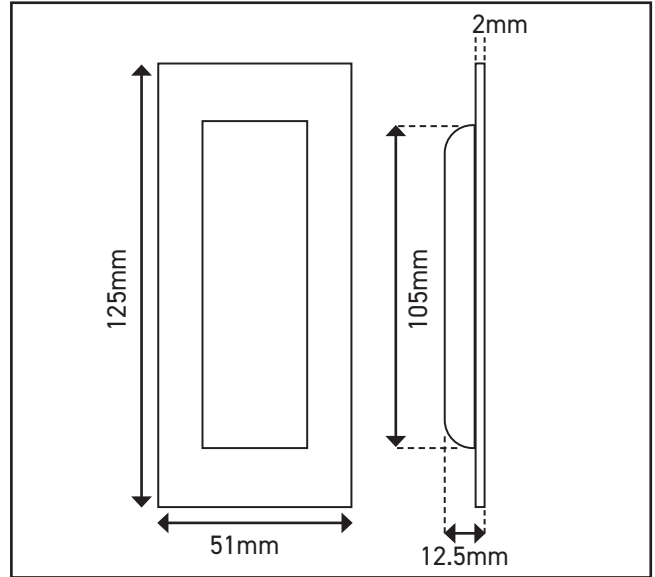

# 820.3000.39

Flush Finger Pull

## Product Specification

Ideal for pocket doors

Enables you to pull open the sliding door from the leading edge of the door

## Specification

<b>Finish</b>	Black
<b>Length</b>	125mm
<b>Width</b>	51mm

For more information please contact

01451 824110 | sales@wellinguk.com | www.wellinguk.com

Welling Ironmongery Ltd, Unit R1, Bourton Industrial Park, Bourton on the Water GL54 2HQ