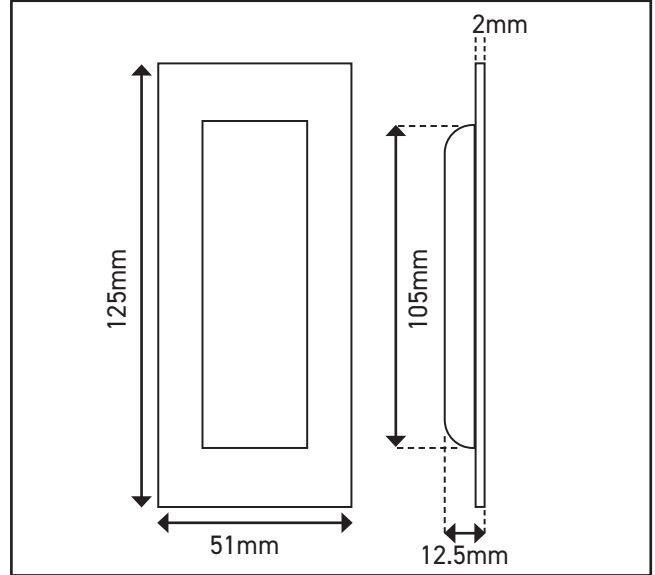

820.3000.04

Flush Finger Pull

Product Specification

Ideal for pocket doors

Enables you to pull open the sliding door from the leading edge of the door

Specification

Finish	Polished Stainless Steel
Length	125mm
Width	51mm