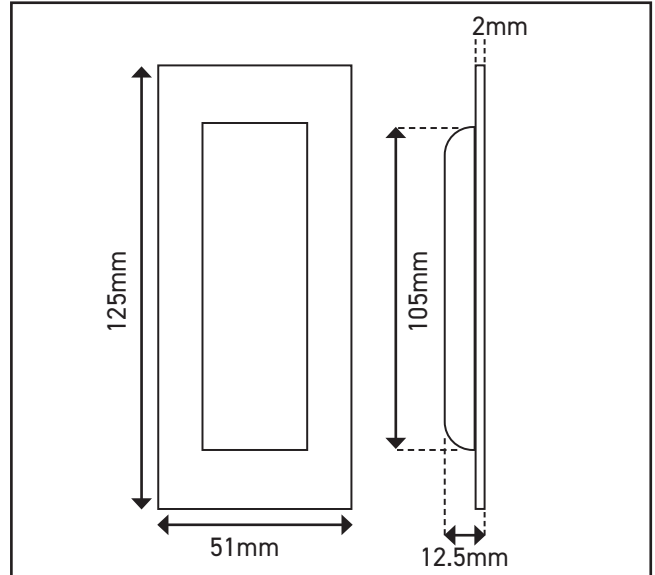

# 820.3000.03

Flush Finger Pull

## Product Specification

Ideal for pocket doors

Enables you to pull open the sliding door from the leading edge of the door

## Specification

<b>Finish</b>	Polished Brass
<b>Length</b>	125mm
<b>Width</b>	51mm

For more information please contact

01451 824110 | [sales@wellinguk.com](mailto:sales@wellinguk.com) | [www.wellinguk.com](http://www.wellinguk.com)