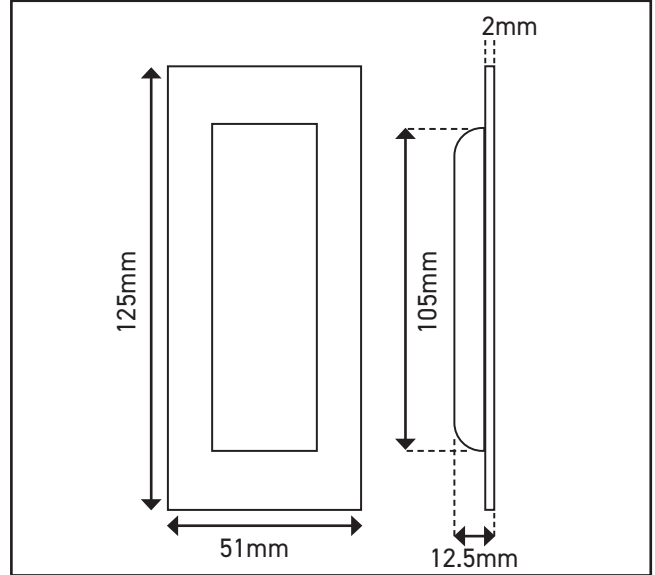

820.3000.01

Flush Finger Pull

Product Specification

Ideal for pocket doors

Enables you to pull open the sliding door from the leading edge of the door

Specification

Finish	Satin Stainless Steel
Length	125mm
Width	51mm