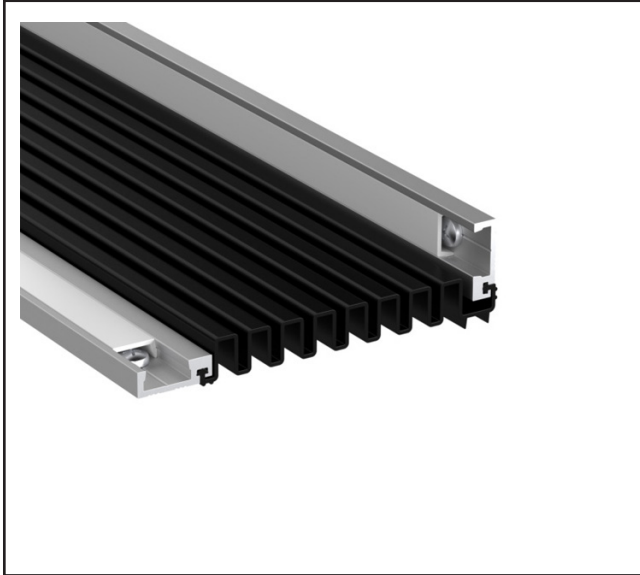

# 731.9070.11

Lorient LAS9070 SI FINGER GUARD SEALS

## Product Specification

This medium duty finger guard seal for the hinge cavity side of the door is part of a system that provides a shield to trapping fingers in hinged doors, which can cause horrendous injuries. Combine it with the LAS9050 si on the hinge knuckle side for a complete system.

## Specification

Finish	Silver Anodised Aluminium
Length	2100mm
Location	Can be used on doors with an opening of 180°
Type	Hinge Cavity Side
Tested	BS 8613:2017

For more information please contact

01451 824110 | sales@wellinguk.com | www.wellinguk.com

## MEDIUM DUTY

This medium duty finger guard seal system provides a shield to trapping fingers in hinged doors, which can cause horrendous injuries. Protects both sides of the door by using the LAS9050 si on the hinge knuckle side and the LAS9070 si on the hinge cavity side.