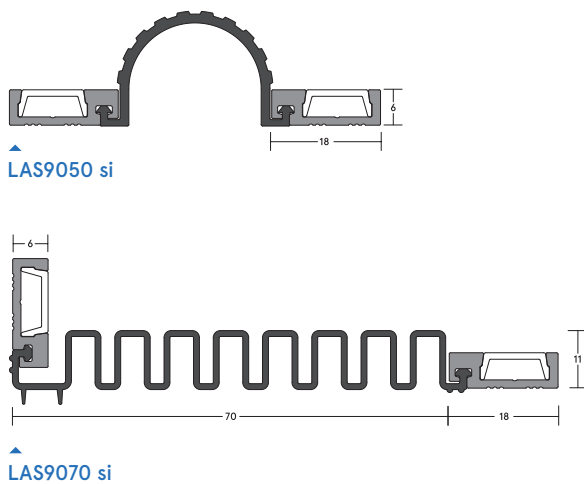

LAS9050 si + LAS9070 si

MEDIUM DUTY

This medium duty finger guard seal system provides a shield to trapping fingers in hinged doors, which can cause horrendous injuries. Protects both sides of the door by using the LAS9050 si on the hinge knuckle side and the LAS9070 si on the hinge cavity side.

FINGER GUARD SEALS

SYSTEM SPECIFICATIONS

Test evidence

- Tested to BS 8613:2017 (Finger protection devices for pedestrian doors - Type A, Class 1).

Performance

- Protects against draught and light.
- Suitable for wheeled traffic.

Location

- Jambs of hinged doors. LAS9070 si can be used on doors with an opening of 180°.

Use with

- LAS7001 si perimeter seal and LAS8001 si drop seal (fully mortised).

Seal material

- Silicone.

Standard lengths

- 2.1m. Other lengths to special order. Single doorset packs are available containing 1 x 2.1m LAS9050 si and 1 x 2.1m LAS9070 si.

Fixing

- Self-tapping wood screws are supplied (self-drilling and self-tapping screws for metal construction available on request).
- Fixing holes are pre-drilled and slotted to allow the seals to be adjusted and positioned accurately. PVC cover strips to conceal fixings are supplied.

Finishes

- Silver anodised aluminium with grey cover strip and grey gasket.
- Bronze anodised aluminium with black cover strip and black gasket. (Black, brown or cream gaskets are also available).