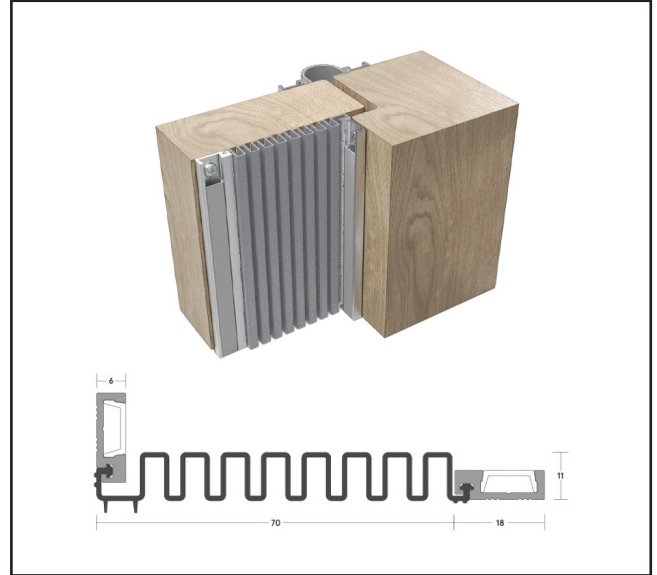

## Product Specification

This medium duty finger guard seal for the hinge cavity side of the door is part of a system that provides a shield to trapping fingers in hinged doors, which can cause horrendous injuries. Combine it with the LAS9050 si on the hinge knuckle side for a complete system.

Self-tapping wood screws are supplied (self-drilling and self-tapping screws for metal construction available on request). Fixing holes are pre-drilled and slotted to allow the seals to be adjusted and positioned accurately. PVC cover strips to conceal fixings are supplied