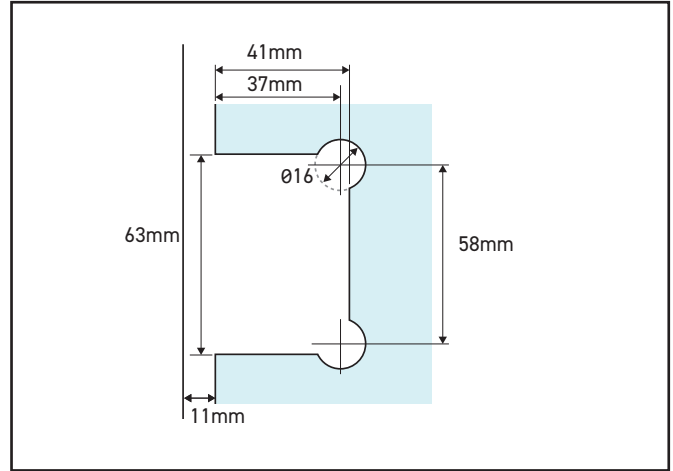

570.0410.76

Glass/Wall Central Plate Shower Hinge

Specification

Finish	Satin Brass
Glass Thickness	8-10mm
Type	Glass to Wall
Max Door Weight	37kg - 2 Hinges 45kg - 3 Hinges
Max Door Width	900mm

For more information please contact