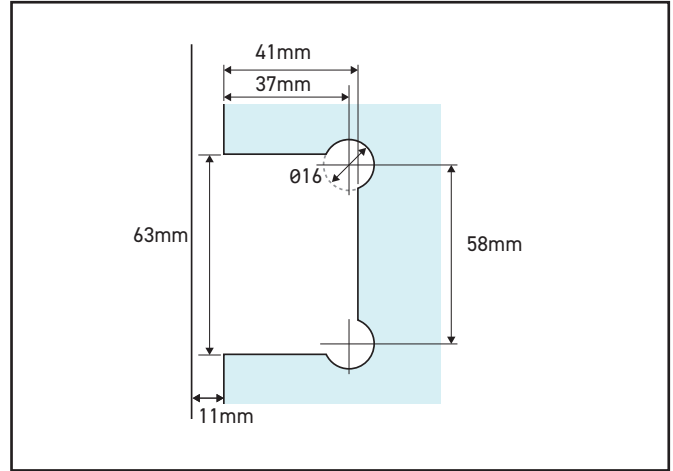

570.0410.05

Glass/Wall Central Plate Shower Hinge

Specification

Finish	Satin Chrome
Glass Thickness	8-10mm
Type	Glass to Wall
Max Door Weight	37kg - 2 Hinges 45kg - 3 Hinges
Max Door Width	900mm

For more information please contact