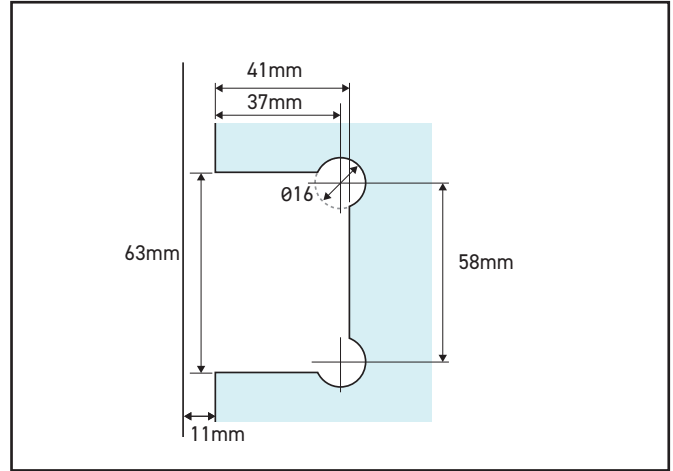

570.0400.76

Glass/Wall Offset Plate Shower Hinge

Specification

Finish	Satin Brass
Glass Thickness	8-10mm
Type	Glass to Wall
Max Door Weight	37kg - 2 Hinges 45kg - 3 Hinges
Max Door Width	900mm

For more information please contact