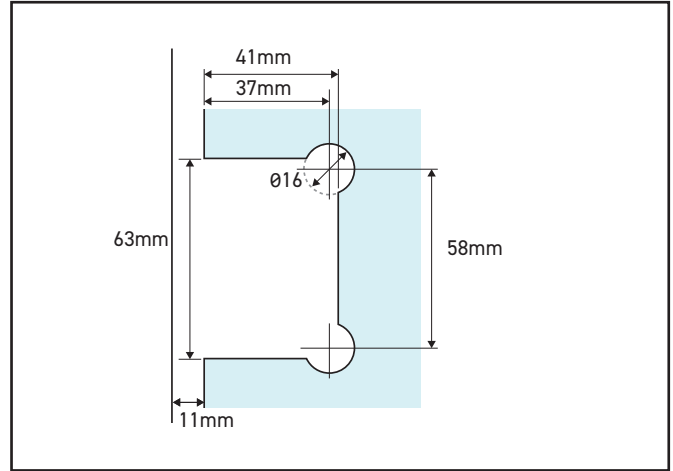

# 570.0400.05

Glass/Wall Offset Plate Shower Hinge

## Specification

Finish	Satin Chrome
Glass Thickness	8-10mm
Type	Glass to Wall
Max Door Weight	37kg - 2 Hinges   45kg - 3 Hinges
Max Door Width	900mm

For more information please contact

01451 824110 | sales@wellinguk.com | www.wellinguk.com