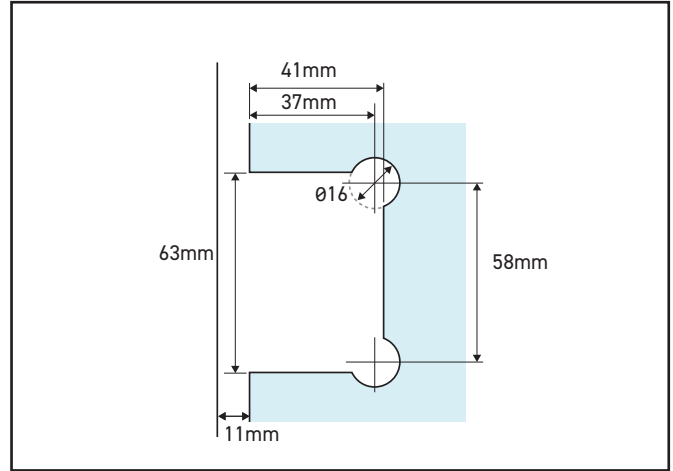

570.0400.04

Glass/Wall Offset Plate Shower Hinge

Specification

Finish	Polished Chrome
Glass Thickness	8-10mm
Type	Glass to Wall
Max Door Weight	37kg - 2 Hinges 45kg - 3 Hinges
Max Door Width	900mm

For more information please contact