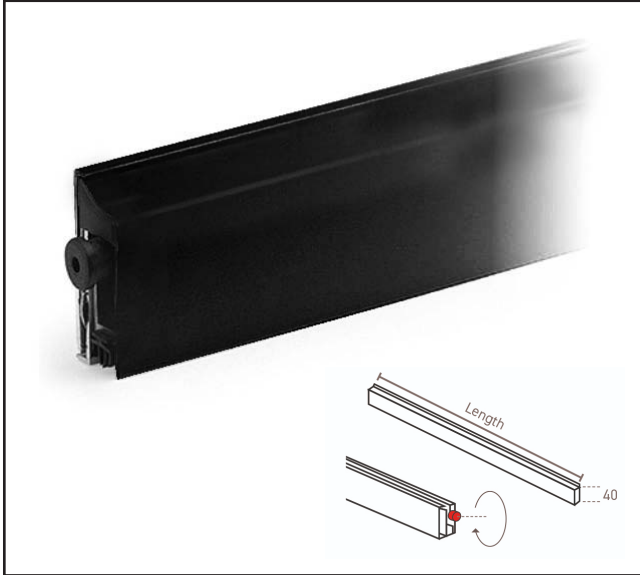

SURFACE FIX GLASS DOOR DROP DOWN SEAL

Non Handed - Black

Product Specification

Can be cut down by a maximum of 125mm
 Suitable for use on both frameless glass partitions and aluminium framed doors in glass partitions
 Self-adhesive fixing

Product Code	Overall Length	Cut Down Length	Glass Thickness	Finish
710.8630.39	630mm	505mm	10-12mm	Black
710.8730.39	730mm	605mm		
710.8550.39	830mm	705mm		
710.8208.39	930mm	805mm		
710.8206.39	1030mm	905mm		

KEY FEATURES

Max Cut-Down 125mm
 Seal Drop Length 14mm
 Non Handed
 Sold as each

Can be cut down by a maximum of 125mm. Suitable for use on both frameless glass partitions and aluminium framed doors in glass partitions.