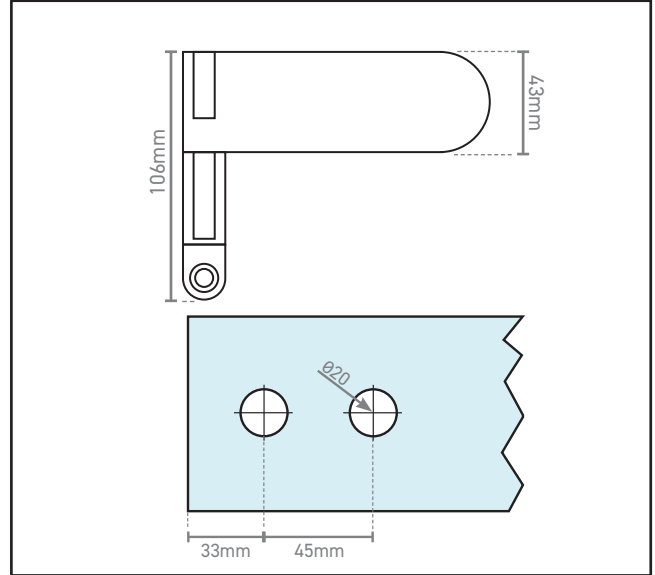

570.0706.01

GLASS DOOR LIFT OFF HINGE - SQUARE EDGE

Product Specification

Square Edge
Sold as each

Specification

Finish	Satin Stainless Steel
Max Door Weight	45kg - 2 hinges
Max Door Width	900mm
Glass Thickness	10-12mm