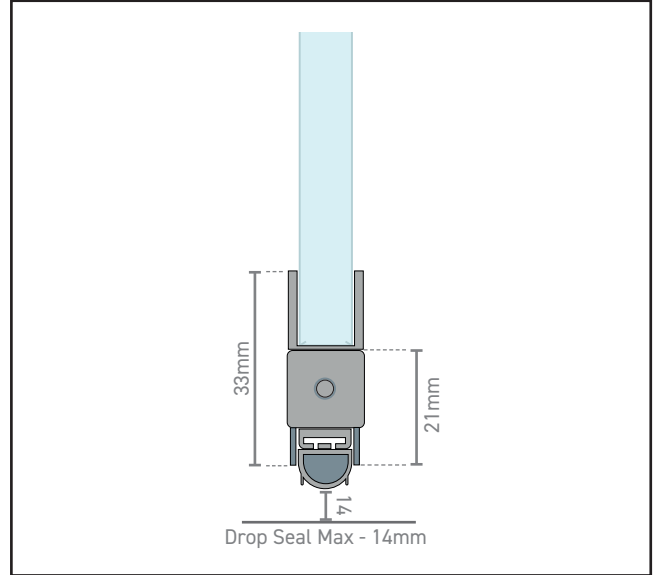

273 Series

H profile Glass Door Drop Down Seal - Silver

Product Code	Overall Length	Cut Down Length	Acoustic Rating	Finish
710.5273.11	530mm	380mm	38 Db Rw	Silver
710.6273.11	630mm	480mm		
710.7273.11	730mm	580mm		
710.8273.11	830mm	680mm		
710.1273.11	930mm	780mm		
710.2273.11	1030mm	880mm		
710.3273.11	1130mm	980mm		

21mm Glass cut out all along the bottom for drop seal.

KEY FEATURES
Max Cut-Down 150mm Seal Drop Length 14mm Glass thickness 10-12mm Sold as each

For more information please contact

01451 824110 | sales@wellinguk.com | www.wellinguk.com