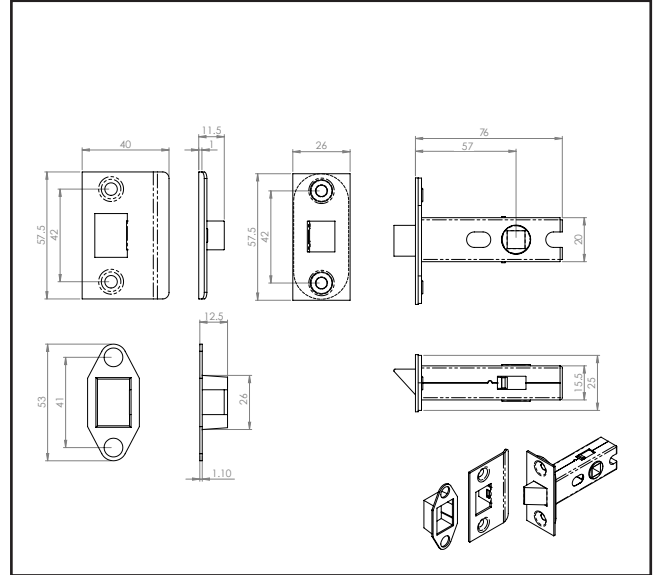

## BOLT THROUGH TUBULAR LATCH

### Product Specification

Tubular mortice latch with bolt through facility to accommodate levers on rose fixings.  
Comes with square forends, strikes and plastic dust box.  
CE marked and Fire door rated.  
Suitable for domestic and commercial.

### Specification

<b>Finish</b>	Nickel Plated
<b>Case Depth</b>	76mm
<b>Backset</b>	57mm
<b>Forend</b>	Square
<b>Fire Rated</b>	FD30/60