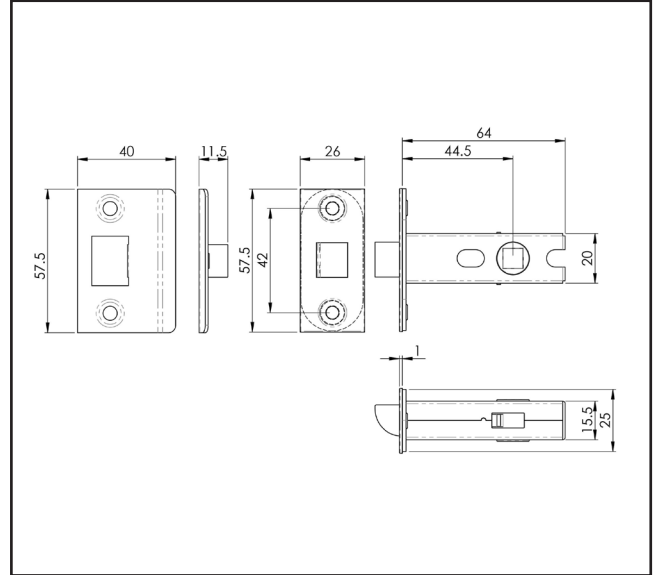

640.0490.01

BOLT THROUGH TUBULAR LATCH

Product Specification

Tubular mortice latch with bolt through facility to accommodate levers on rose fixings.
Comes with square forends, strikes and plastic dust box. Available in 2 sizes and finishes.
CE marked and Fire door rated.
Suitable for domestic and commercial.

Specification

Finish	Nickel Plated
Size	64mm
Forend	Square
Fire Rated	FD30/60