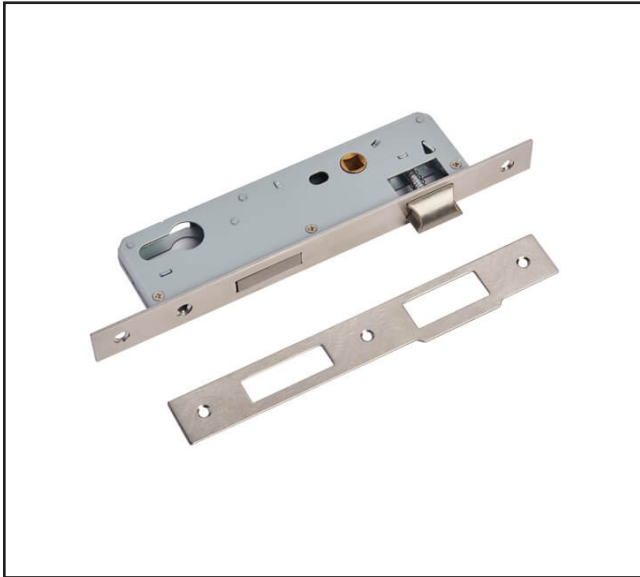

640.0060.01

Narrow Profile Euro Sashlock – 92mm Centres – 35mm backset – Satin Stainless Steel

Product Specification
Strike and Dust box included.

Specification

Finish	Satin Stainless Steel
Profile	Euro
Backset	35mm
Centres	92mm
Follower Size	8mm
Forend	Square
Forend Size	L 240mm x W 22mm x T 2.5mm