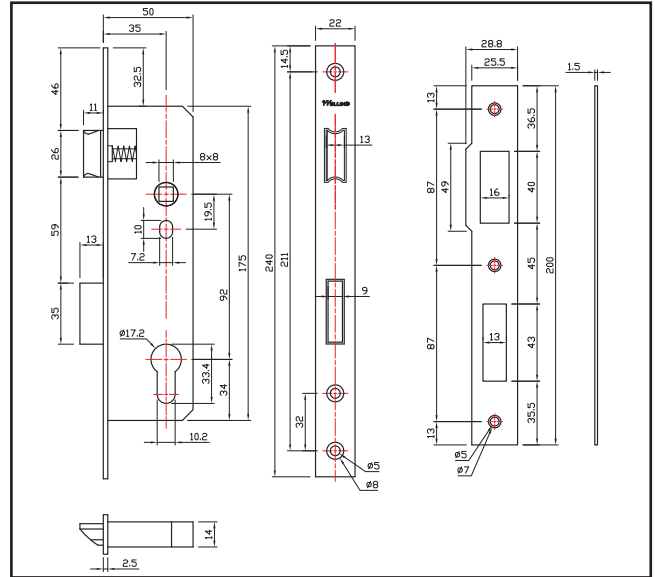

640.0060.01

Narrow Profile Euro Sashlock – 92mm Centres – 35mm backset – Satin Stainless Steel

Product Specification
Strike and Dust box included.

Specification

Finish	Satin Stainless Steel
Profile	Euro
Backset	35mm
Centres	92mm
Follower Size	8mm
Forend	Square
Forend Size	L 240mm x W 22mm x T 2.5mm