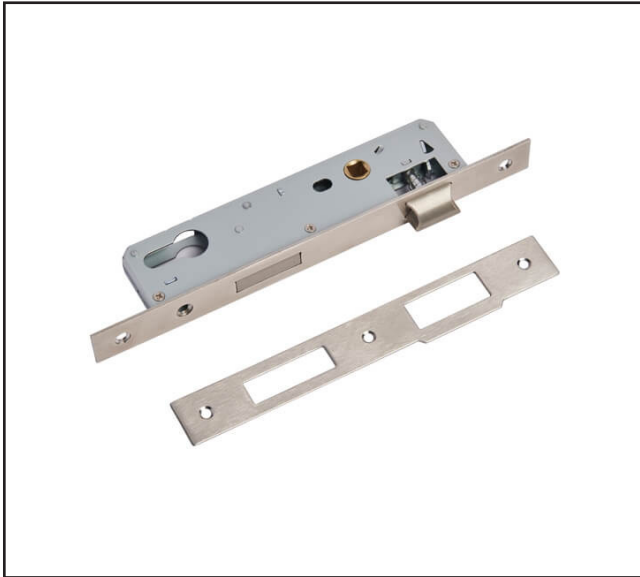

# 640.0055.01

Narrow Profile Euro Sashlock – 92mm Centres – 30mm backset – Satin Stainless Steel

## Product Specification

Strike and Dust box included.

## Specification

Finish	Satin Stainless Steel
Profile	Euro
Backset	30mm
Centres	92mm
Follower Size	8mm
Forend	Square
Forend Size	L 240mm x W 22mm x T 2.5mm

For more information please contact

01451 824110 | sales@wellinguk.com | www.wellinguk.com