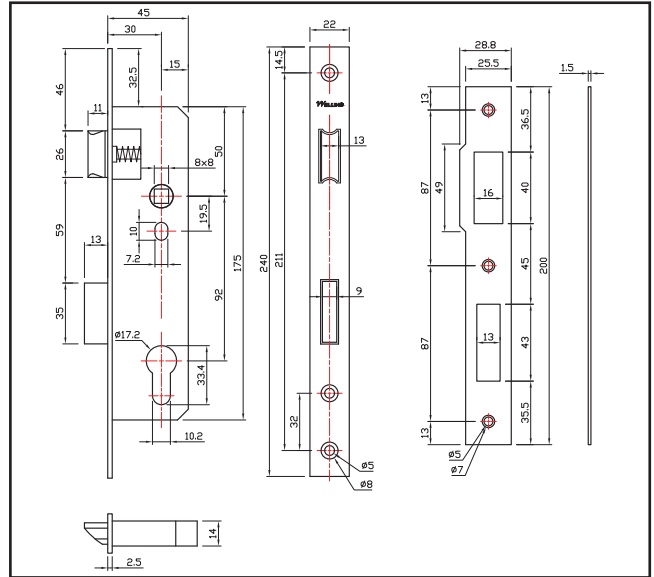

# 640.0055.01

Narrow Profile Euro Sashlock – 92mm Centres – 30mm backset – Satin Stainless Steel

## Specification

Finish	Satin Stainless Steel
Profile	Euro
Backset	30mm
Centres	92mm
Follower Size	8mm
Forend	Square
Forend Size	L 240mm x W 22mm x T 2.5mm

For more information please contact

01451 824110 | sales@wellinguk.com | www.wellinguk.com