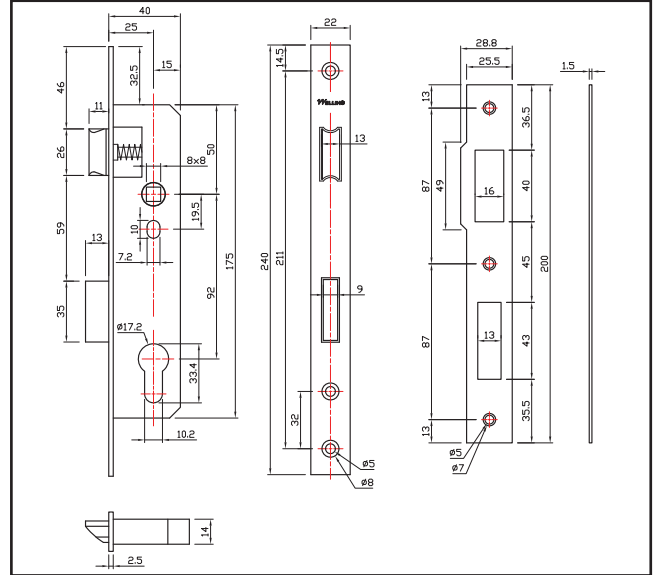

# 640.0050.01

Narrow Profile Euro Sashlock – 92mm Centres – 25mm backset – Satin Stainless Steel

**Product Specification**  
Strike and Dust box included.

## Specification

Finish	Satin Stainless Steel
Profile	Euro
Backset	25mm
Centres	92mm
Follower Size	8mm
Forend	Square
Forend Size	L 240mm x W 22mm x T 2.5mm

For more information please contact

01451 824110 | sales@wellinguk.com | www.wellinguk.com