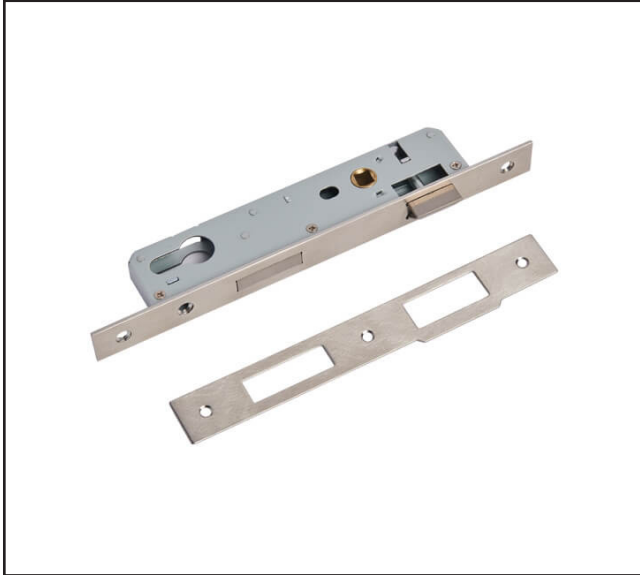

# 640.0050.01

Narrow Profile Euro Sashlock – 92mm Centres – 25mm backset – Satin Stainless Steel

**Product Specification**  
Strike and Dust box included.

## Specification

Finish	Satin Stainless Steel
Profile	Euro
Backset	25mm
Centres	92mm
Follower Size	8mm
Forend	Square
Forend Size	L 240mm x W 22mm x T 2.5mm

For more information please contact

01451 824110 | sales@wellinguk.com | www.wellinguk.com